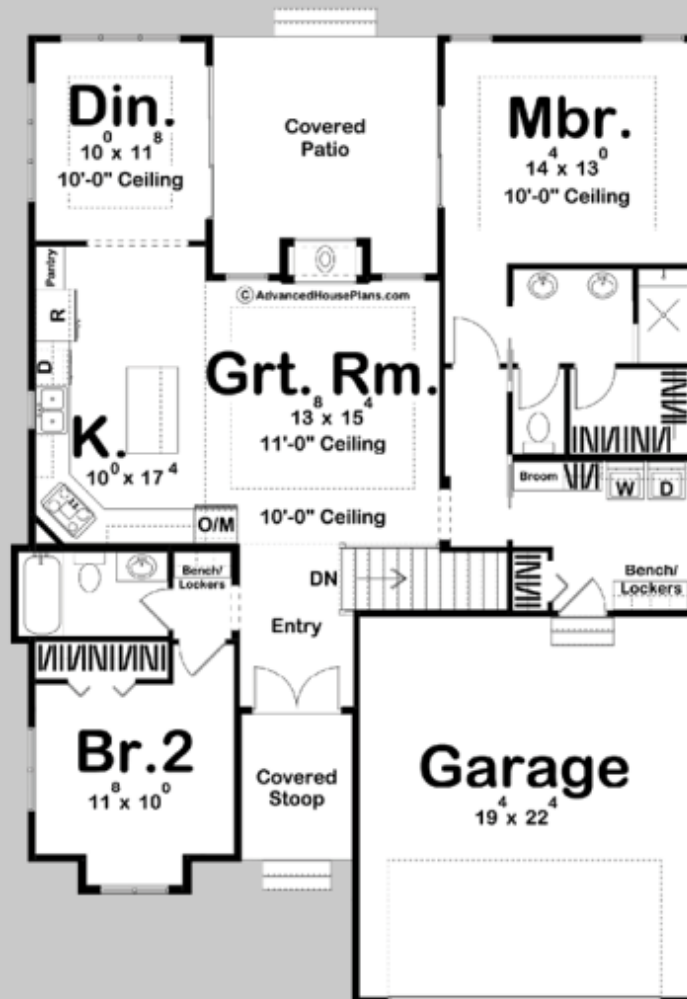

3033

COLETTE

2 BED, 2 BATH, 2 CAR GARAGE

MAIN LEVEL: 1366 SQ FT
TOTAL FINISHED: 1366 SQ FT

EXTERIOR DIMENSIONS
39' - 0" WIDE
56' - 8" DEEP

TO ORDER THIS PLAN VISIT WWW.ADVANCEDHOUSEPLANS.COM