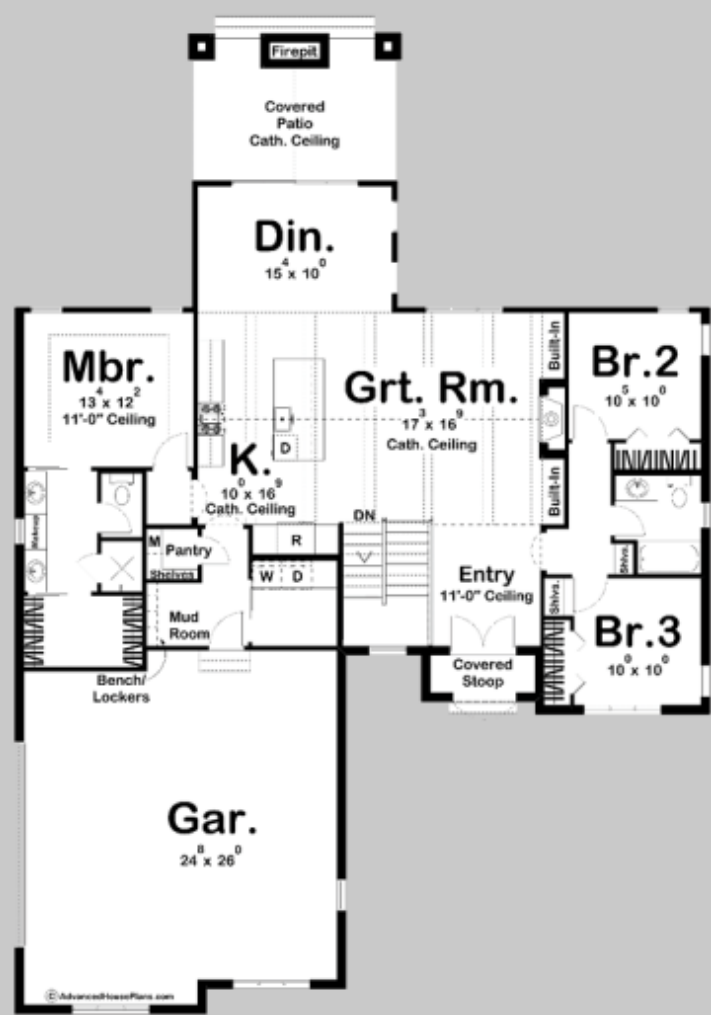

26998

FLOWERSBURN

3 BED, 2 BATH, 2 CAR GARAGE

MAIN LEVEL: 1697 SQ FT
TOTAL FINISHED: 1697 SQ FT

EXTERIOR DIMENSIONS
54' - 0" WIDE
76' - 8" DEEP

FINISHED BASEMENT AVAILABLE ON WEBSITE

TO ORDER THIS PLAN VISIT WWW.ADVANCEDHOUSEPLANS.COM