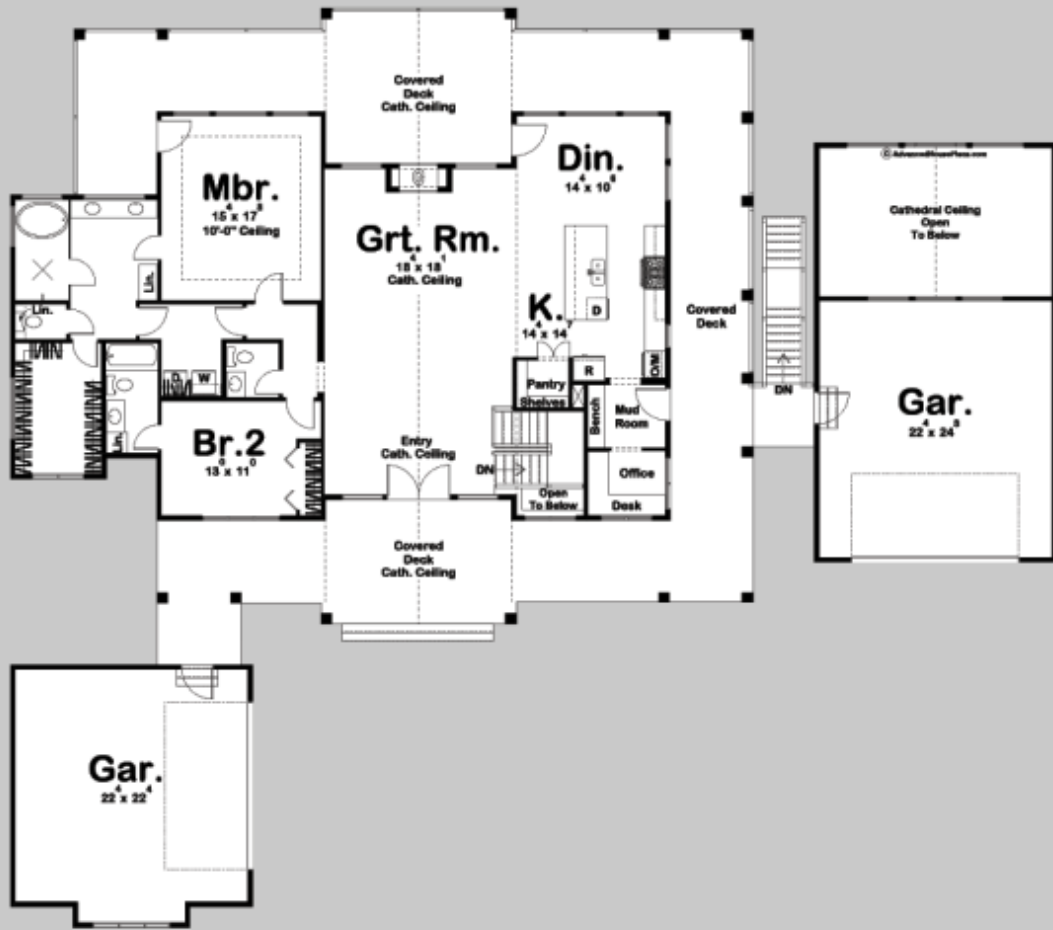

26592

VALLEY VIEW

2 BED, 3 BATH, 4 CAR GARAGE

MAIN LEVEL: 2150 SQ FT
TOTAL FINISHED: 2150 SQ FT

EXTERIOR DIMENSIONS
100' - 0" WIDE
88' - 0" DEEP

FINISHED BASEMENT AVAILABLE ON WEBSITE

TO ORDER THIS PLAN VISIT WWW.ADVANCEDHOUSEPLANS.COM