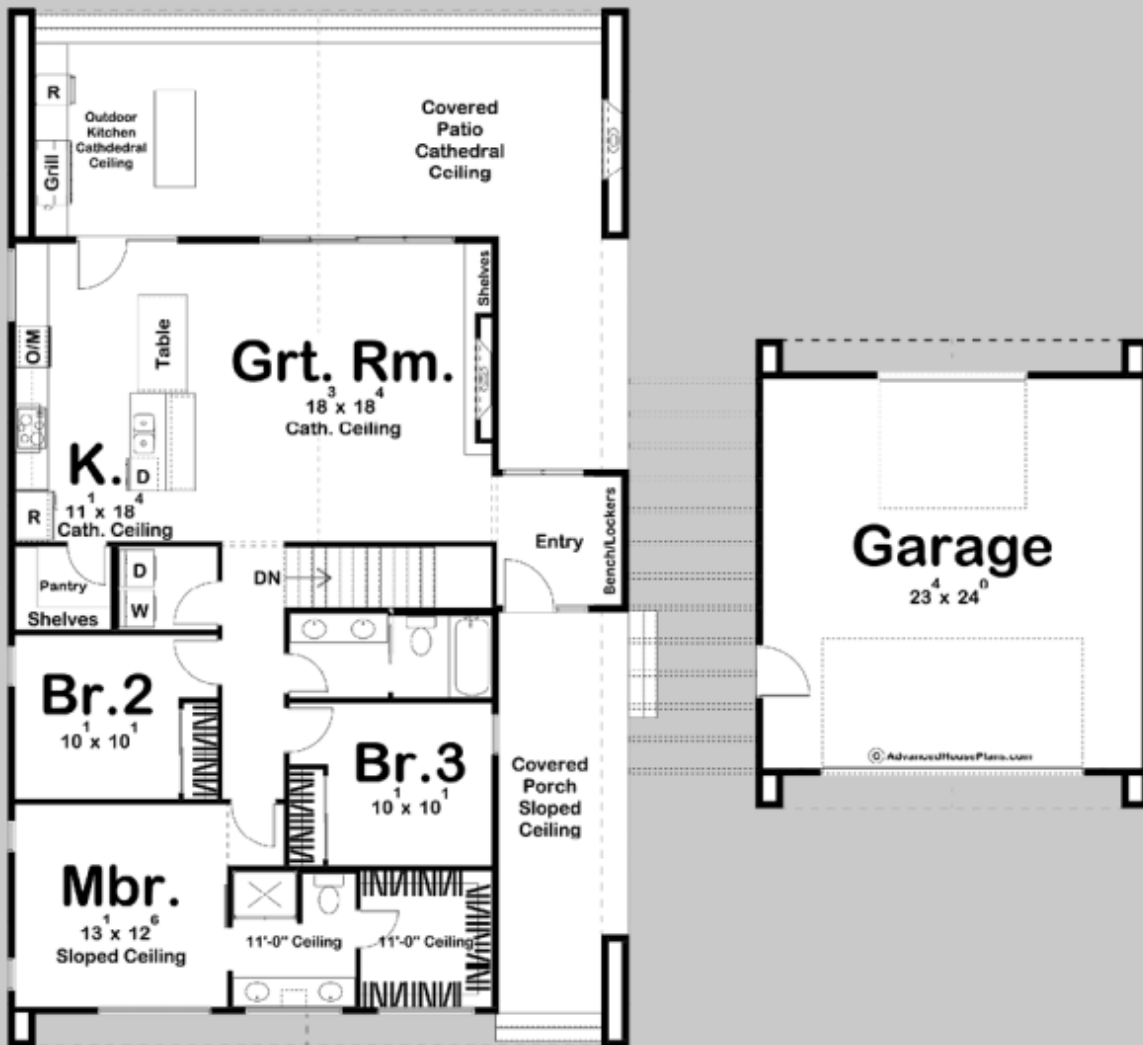

SANTA CRUZ

3 BED, 2 BATH, 2 CAR GARAGE

MAIN LEVEL: 1499 SQ FT
TOTAL FINISHED: 1499 SQ FT

EXTERIOR DIMENSIONS
70' - 0" WIDE
63' - 8" DEEP

TO ORDER THIS PLAN VISIT WWW.ADVANCEDHOUSEPLANS.COM