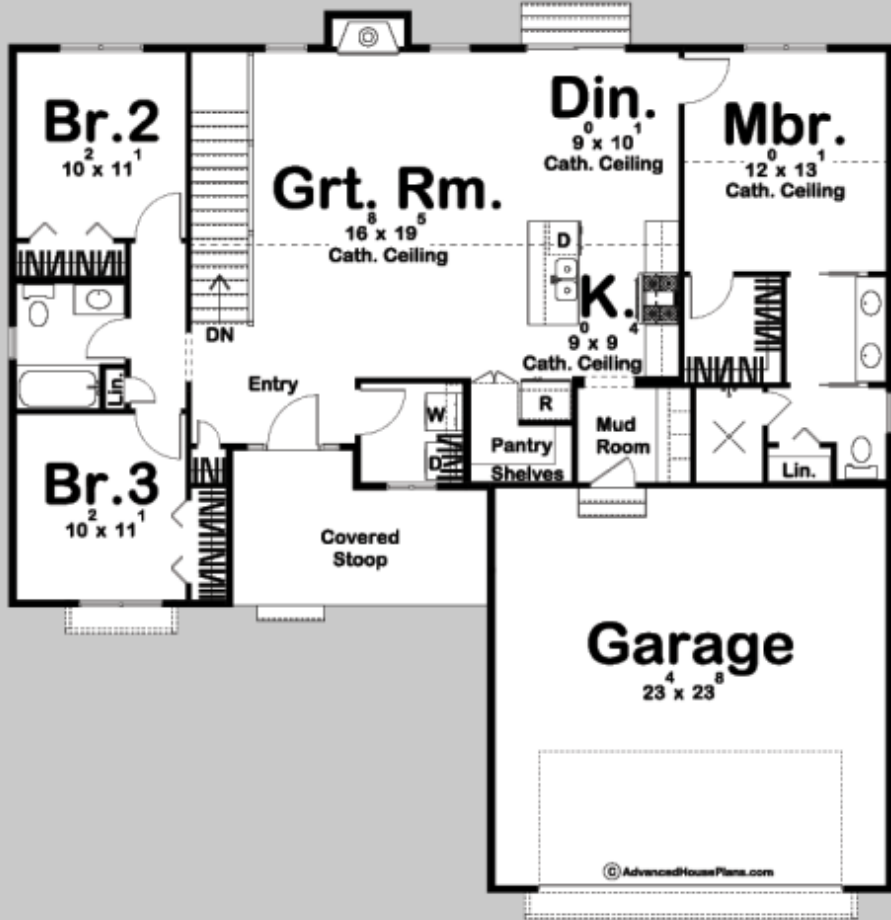

FAIRBURY
3 BED, 2 BATH, 2 CAR GARAGE

MAIN LEVEL: 1457 SQ FT
TOTAL FINISHED: 1457 SQ FT

EXTERIOR DIMENSIONS
52' - 6" WIDE
52' - 4" DEEP

FINISHED BASEMENT AVAILABLE ON WEBSITE

TO ORDER THIS PLAN VISIT WWW.ADVANCEDHOUSEPLANS.COM