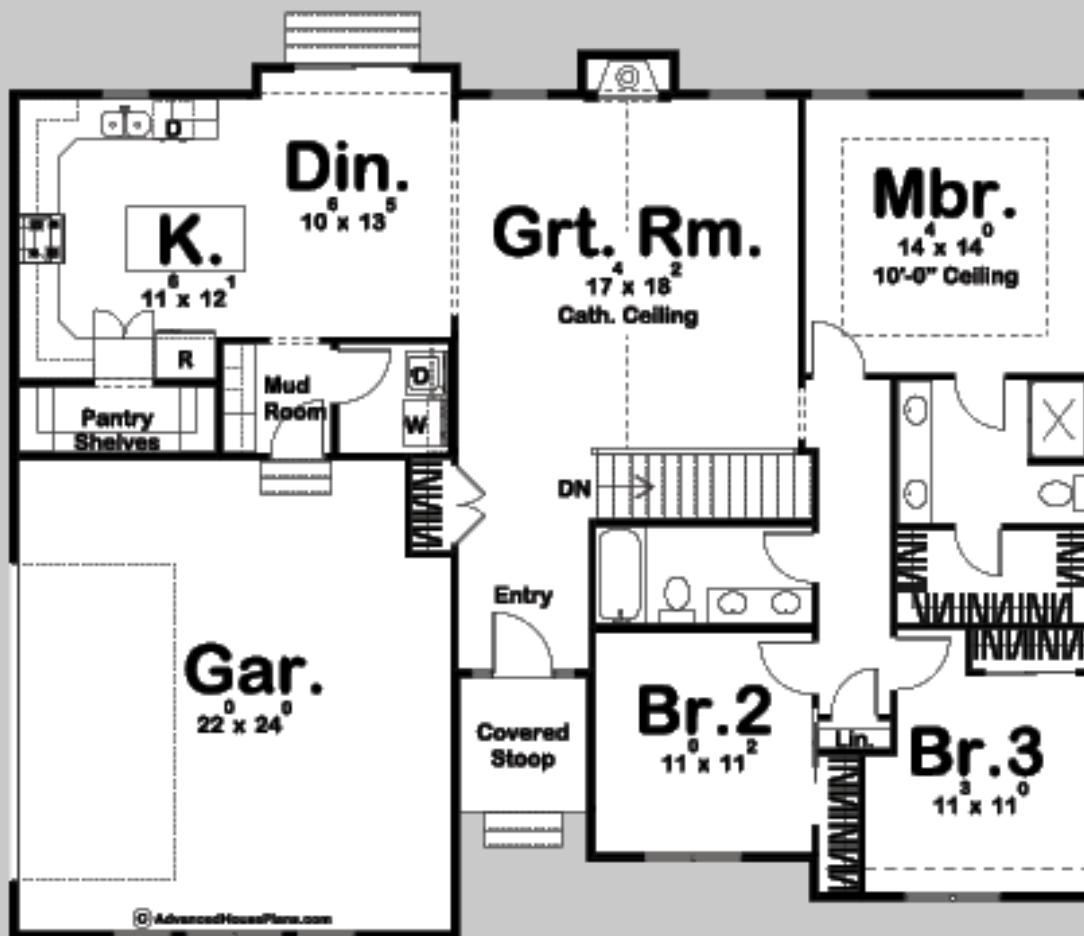

# OAKDALE

3 BED, 2 BATH, 2 CAR GARAGE

MAIN LEVEL: 1678 SQ FT  
TOTAL FINISHED: 1678 SQ FT

EXTERIOR DIMENSIONS  
55' - 0" WIDE  
45' - 0" DEEP

TO ORDER THIS PLAN VISIT [WWW.ADVANCEDHOUSEPLANS.COM](http://WWW.ADVANCEDHOUSEPLANS.COM)