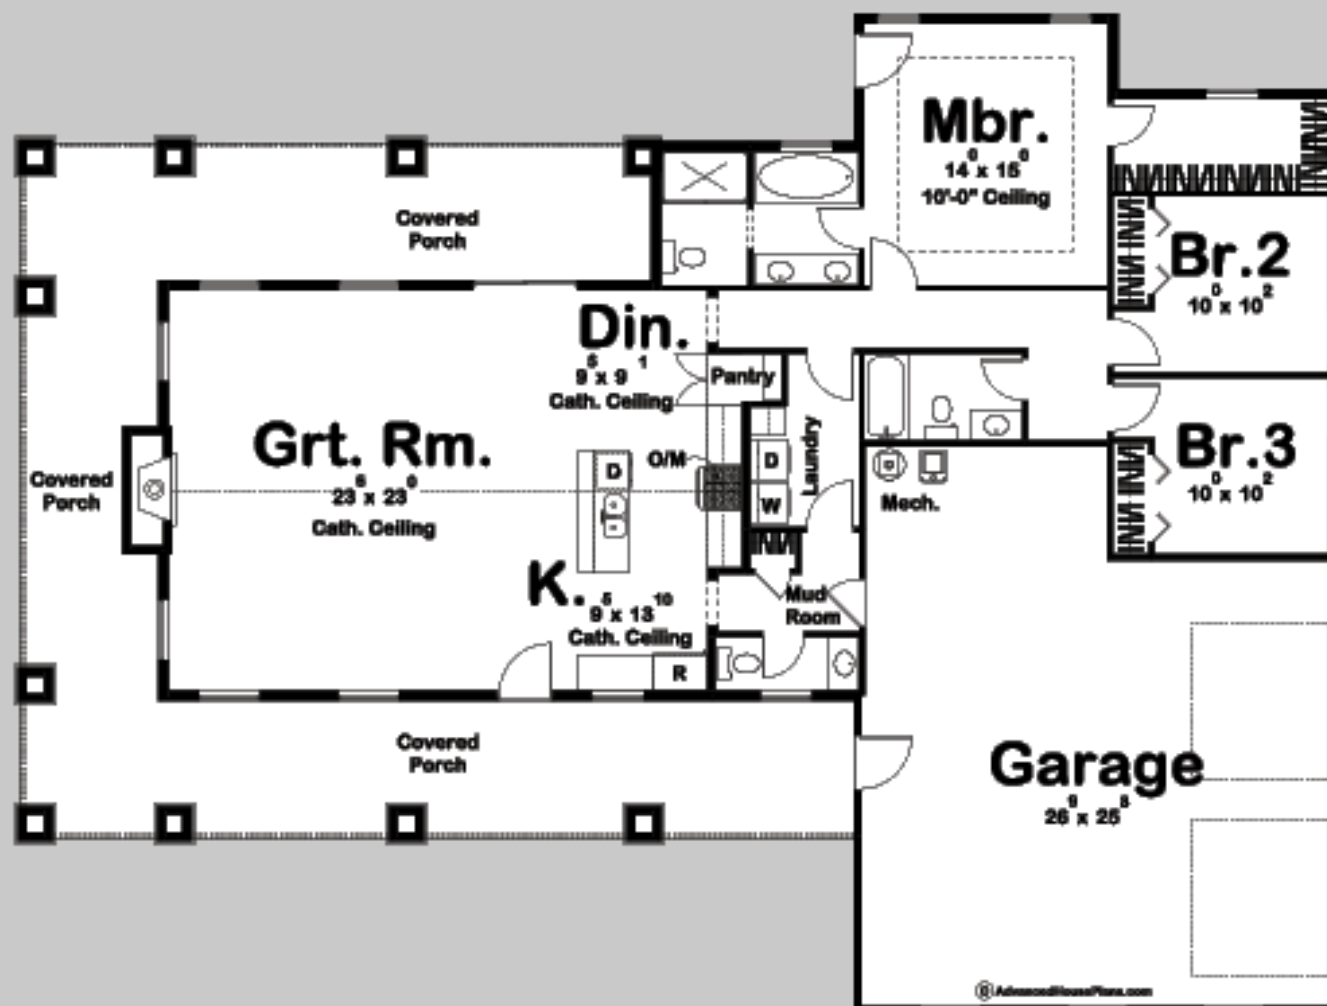

LIVINGSTON

3 BED, 3 BATH, 2 CAR GARAGE

MAIN LEVEL: 1781 SQ FT
TOTAL FINISHED: 1781 SQ FT

EXTERIOR DIMENSIONS
76' - 0" WIDE
57' - 4" DEEP

TO ORDER THIS PLAN VISIT WWW.ADVANCEDHOUSEPLANS.COM