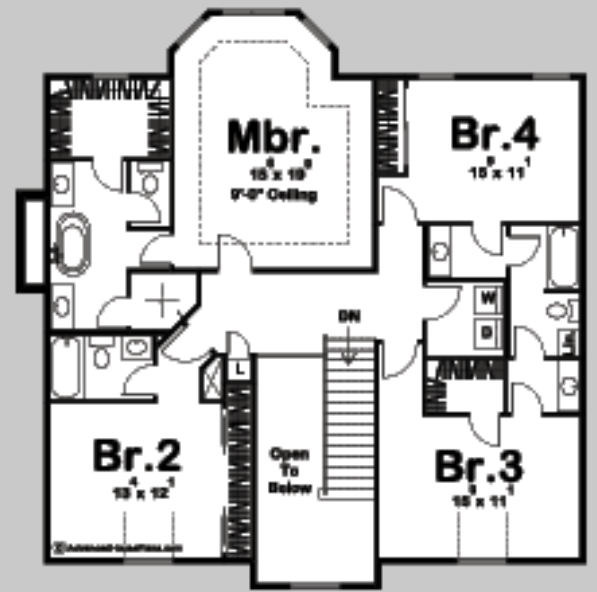

269057

HENRIETTA

4 BED, 4 BATH, 2 CAR GARAGE

MAIN LEVEL: 1570 SQ FT
SECOND LEVEL: 1503 SQ FT
TOTAL FINISHED: 3073 SQ FT

EXTERIOR DIMENSIONS
62' - 0" WIDE
51' - 0" DEEP

TO ORDER THIS PLAN VISIT WWW.ADVANCEDHOUSEPLANS.COM