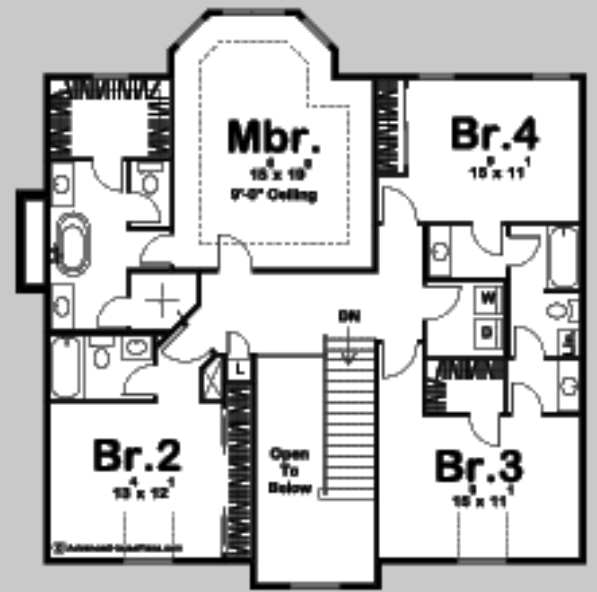

# HENRIETTA

4 BED, 4 BATH, 2 CAR GARAGE

MAIN LEVEL: 1570 SQ FT  
SECOND LEVEL: 1503 SQ FT  
TOTAL FINISHED: 3073 SQ FT

EXTERIOR DIMENSIONS  
62' - 0" WIDE  
51' - 0" DEEP

TO ORDER THIS PLAN VISIT [WWW.ADVANCEDHOUSEPLANS.COM](http://WWW.ADVANCEDHOUSEPLANS.COM)