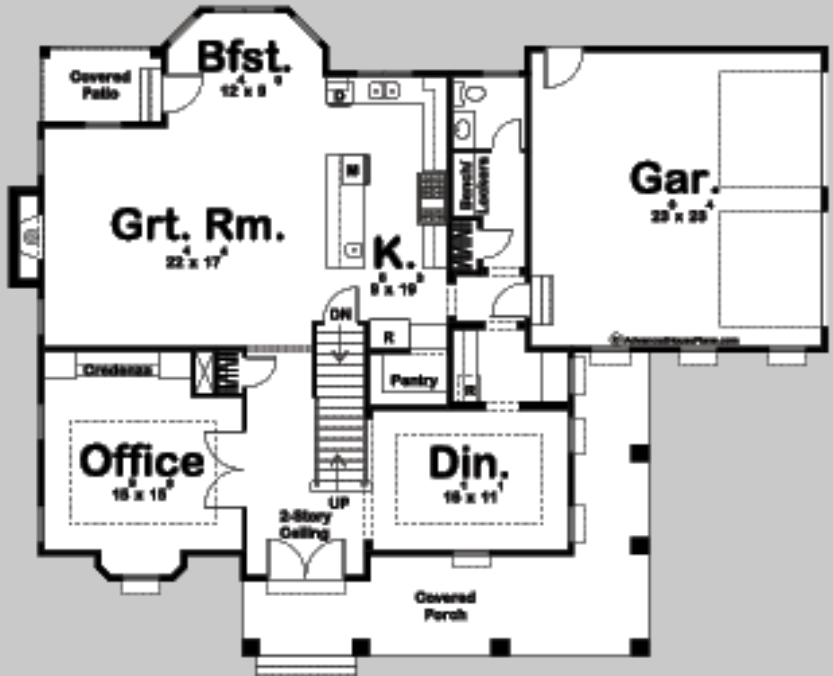

# HENRIETTA

4 BED, 4 BATH, 2 CAR GARAGE

MAIN LEVEL: 1570 SQ FT  
SECOND LEVEL: 1503 SQ FT  
TOTAL FINISHED: 3073 SQ FT

EXTERIOR DIMENSIONS  
62' - 0" WIDE  
51' - 0" DEEP

TO ORDER THIS PLAN VISIT [WWW.ADVANCEDHOUSEPLANS.COM](http://WWW.ADVANCEDHOUSEPLANS.COM)