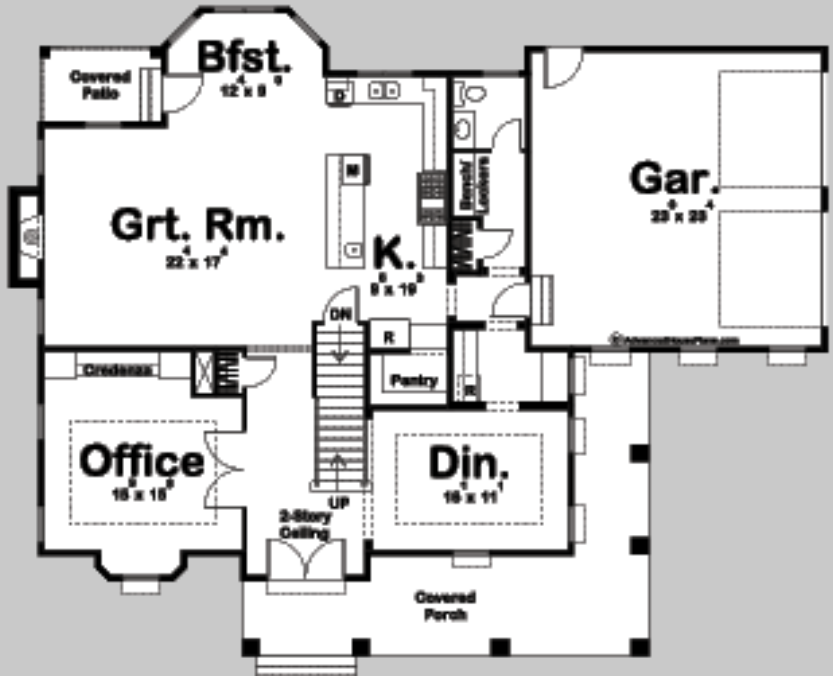

269057

HENRIETTA

4 BED, 4 BATH, 2 CAR GARAGE

MAIN LEVEL: 1570 SQ FT
SECOND LEVEL: 1503 SQ FT
TOTAL FINISHED: 3073 SQ FT

EXTERIOR DIMENSIONS
62' - 0" WIDE
51' - 0" DEEP

TO ORDER THIS PLAN VISIT WWW.ADVANCEDHOUSEPLANS.COM