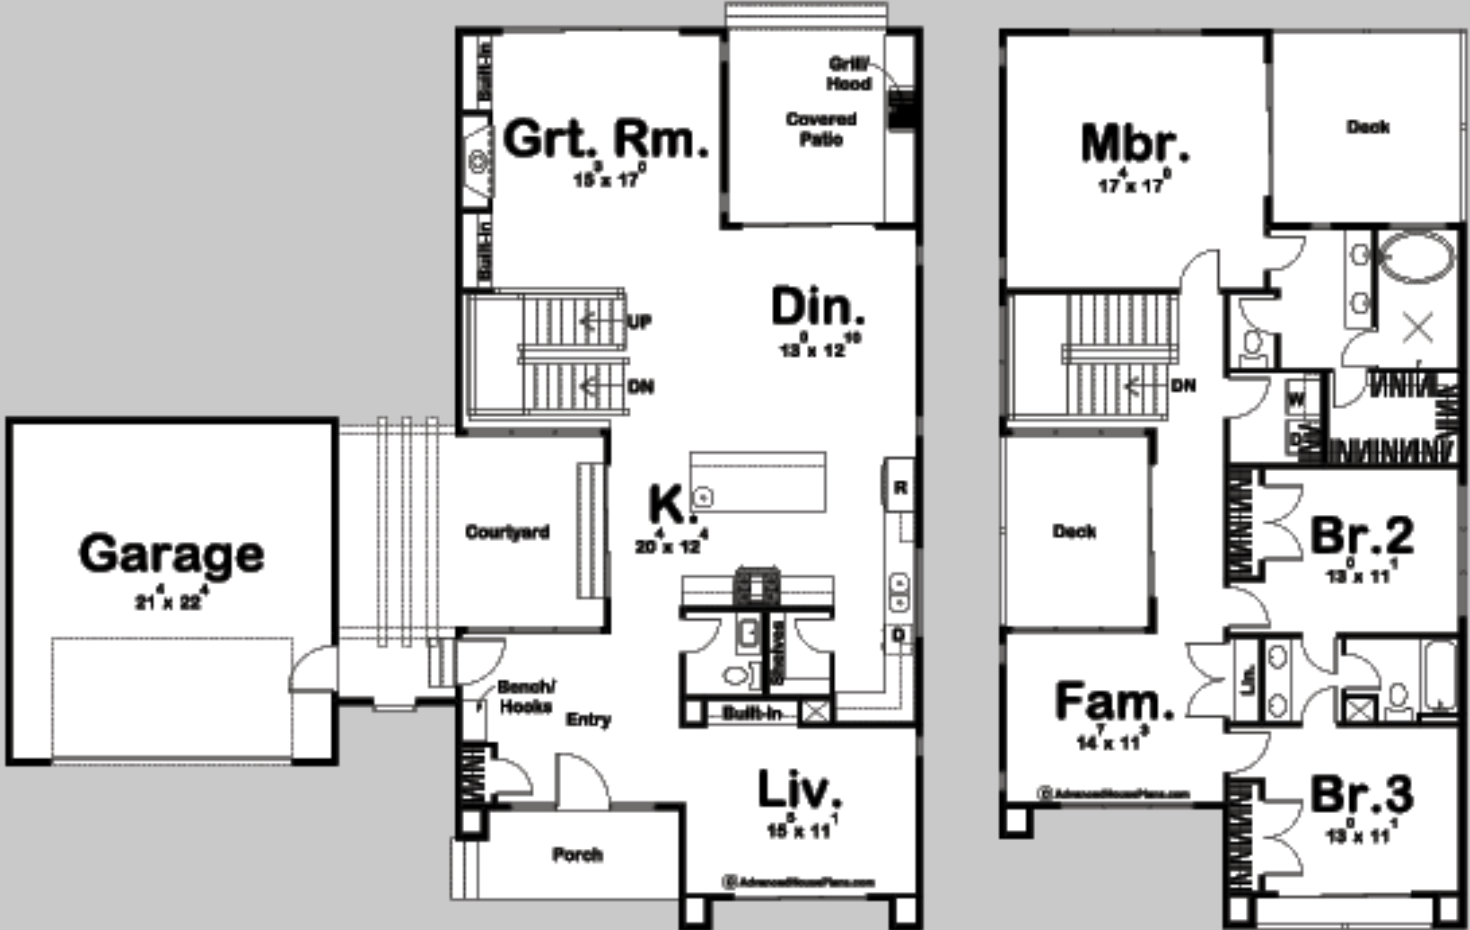

2948

FRESNO

3 BED, 3 BATH, 2 CAR GARAGE

MAIN LEVEL: 1409 SQ FT
SECOND LEVEL: 1314 SQ FT
TOTAL FINISHED: 2723 SQ FT

EXTERIOR DIMENSIONS
61' - 0" WIDE
60' - 0" DEEP

TO ORDER THIS PLAN VISIT WWW.ADVANCEDHOUSEPLANS.COM