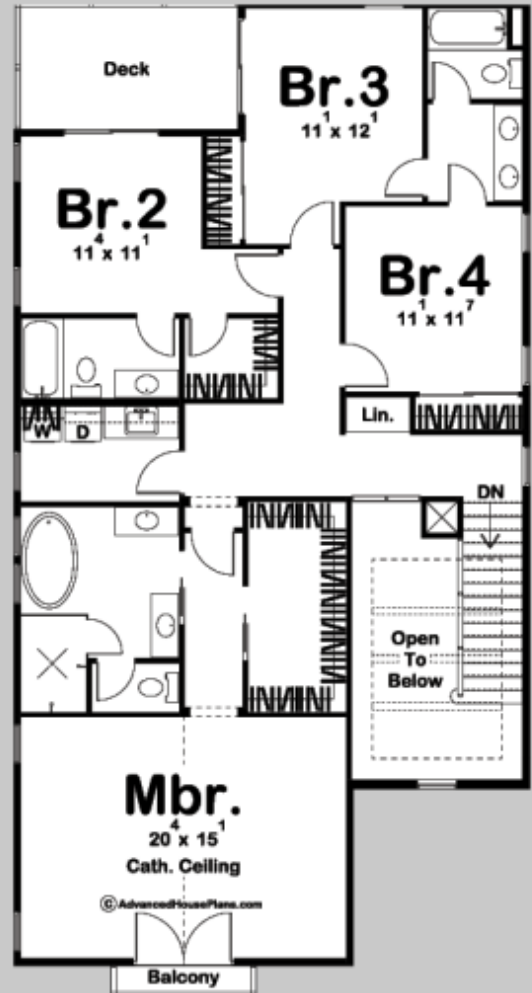

29845

CORONADO
4 BED, 4 BATH, 2 CAR GARAGE

MAIN LEVEL: 1229 SQ FT
SECOND LEVEL: 1502 SQ FT
TOTAL FINISHED: 2731 SQ FT

EXTERIOR DIMENSIONS
32' - 0" WIDE
60' - 0" DEEP

FINISHED BASEMENT AVAILABLE ON WEBSITE

TO ORDER THIS PLAN VISIT WWW.ADVANCEDHOUSEPLANS.COM