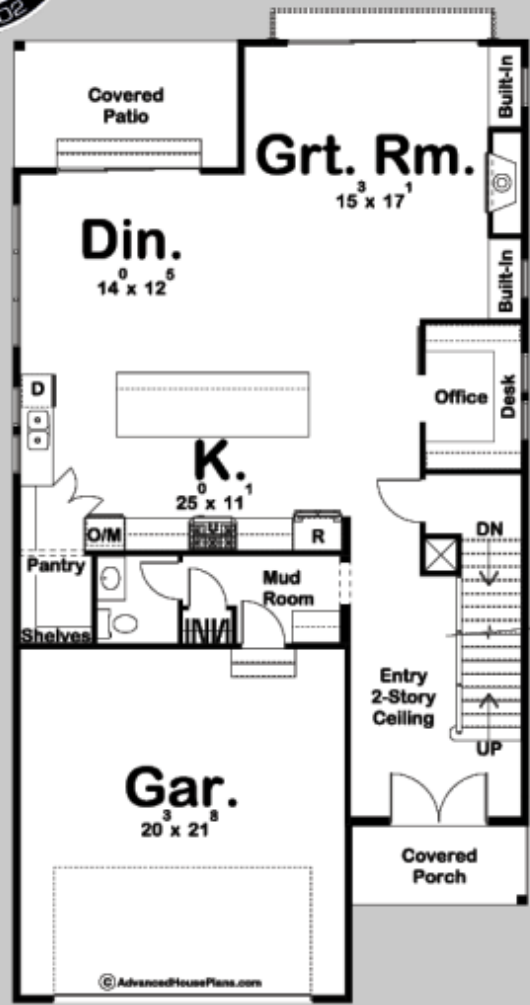

29845

CORONADO
4 BED, 4 BATH, 2 CAR GARAGE

MAIN LEVEL: 1229 SQ FT
SECOND LEVEL: 1502 SQ FT
TOTAL FINISHED: 2731 SQ FT

EXTERIOR DIMENSIONS
32' - 0" WIDE
60' - 0" DEEP

FINISHED BASEMENT AVAILABLE ON WEBSITE