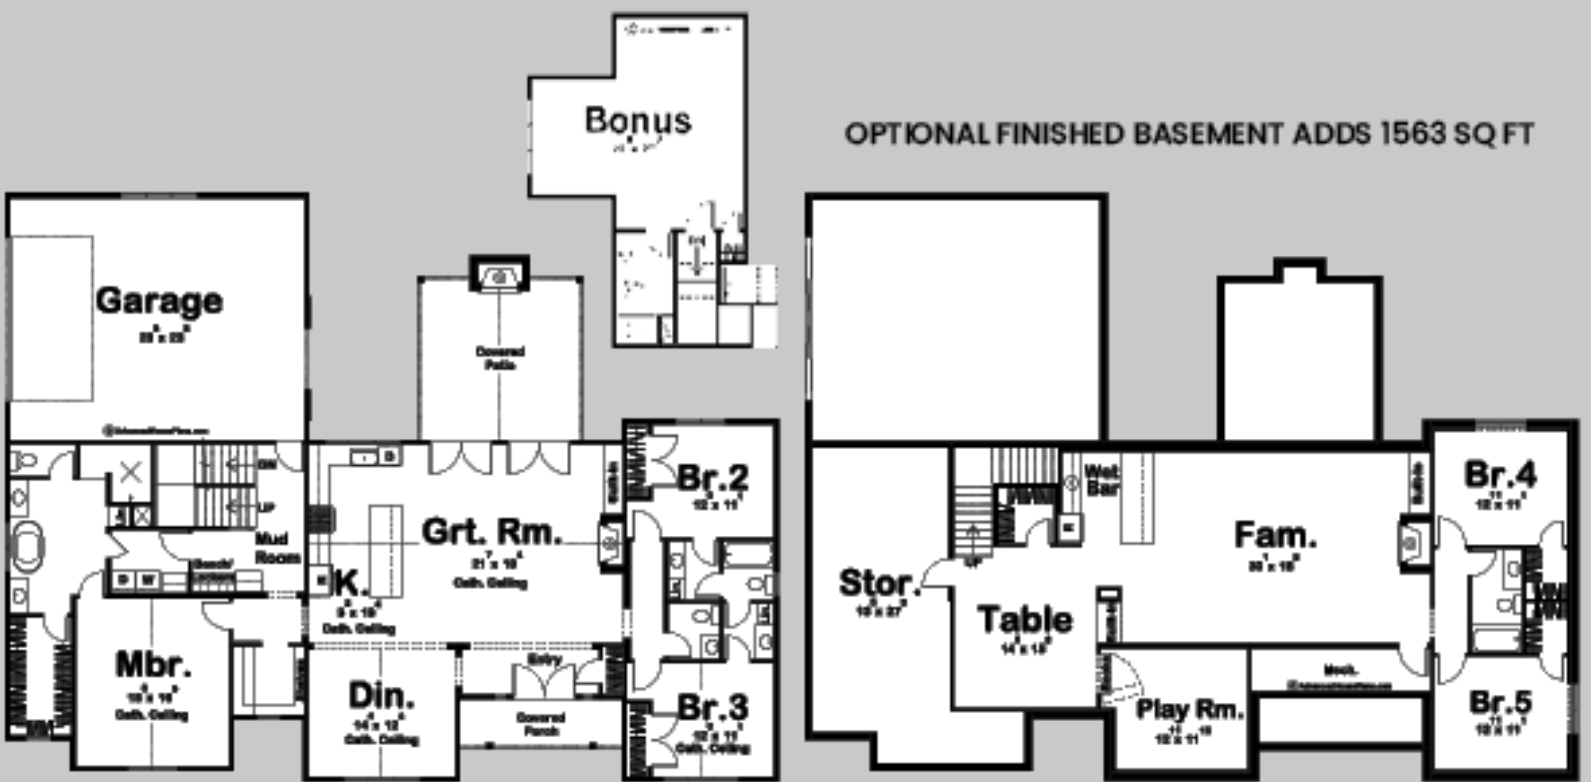

299019

WELLWOOD

3 BED, 3 BATH, 2 CAR GARAGE

MAIN LEVEL: 2296 SQ FT
TOTAL FINISHED: 2296 SQ FT
BONUS ROOM: 458 SQ FT

EXTERIOR DIMENSIONS
75' - 0" WIDE
57' - 0" DEEP

TO ORDER THIS PLAN VISIT WWW.ADVANCEDHOUSEPLANS.COM