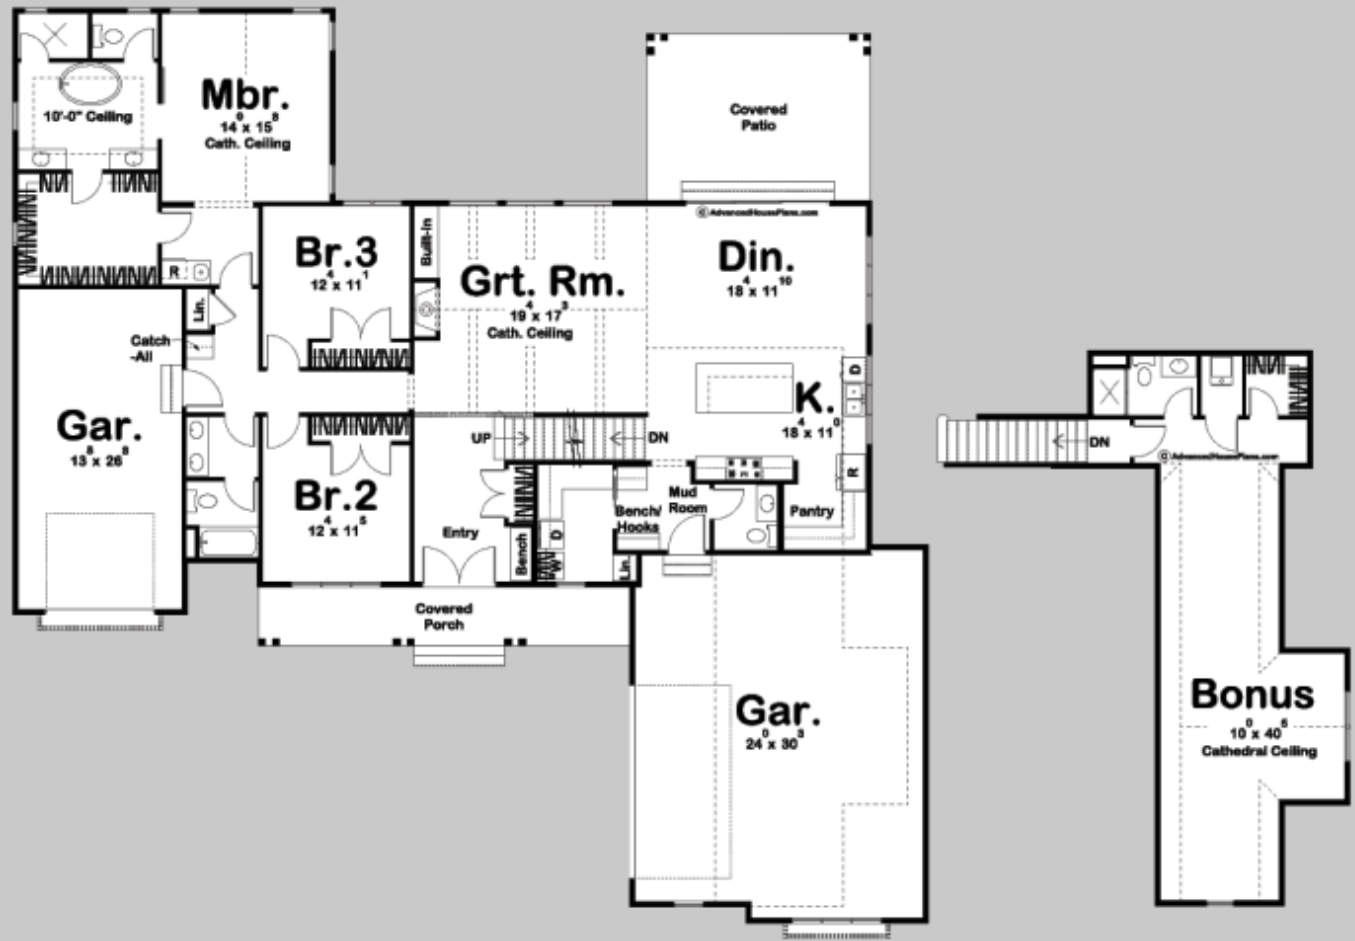

29818

CUNNINGHAM

3 BED, 3 BATH, 3 CAR GARAGE

MAIN LEVEL: 2301 SQ FT
TOTAL FINISHED: 2301 SQ FT
BONUS LEVEL: 645 SQ FT

EXTERIOR DIMENSIONS
76' - 0" WIDE
76' - 0" DEEP

FINISHED BASEMENT AVAILABLE ON WEB SITE