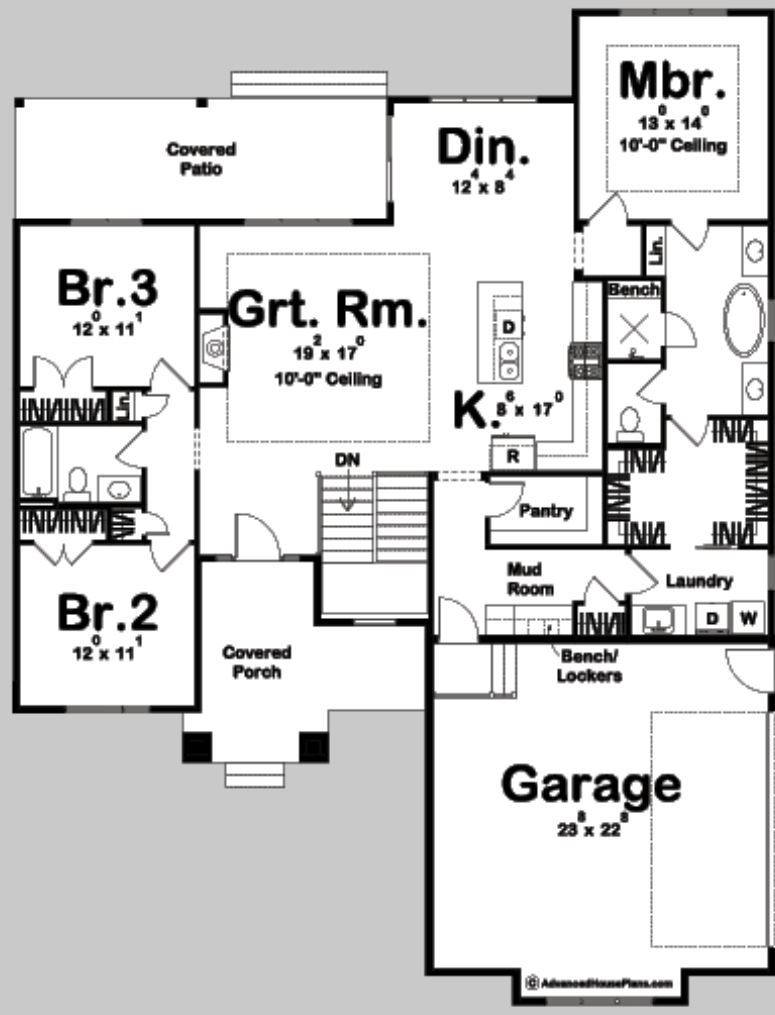

PACIFIC FALLS

3 BED, 2 BATH, 2 CAR GARAGE

MAIN LEVEL: 1813 SQ FT
TOTAL FINISHED: 1813 SQ FT

EXTERIOR DIMENSIONS
52' - 0" WIDE
60' - 0" DEEP

TO ORDER THIS PLAN VISIT WWW.ADVANCEDHOUSEPLANS.COM