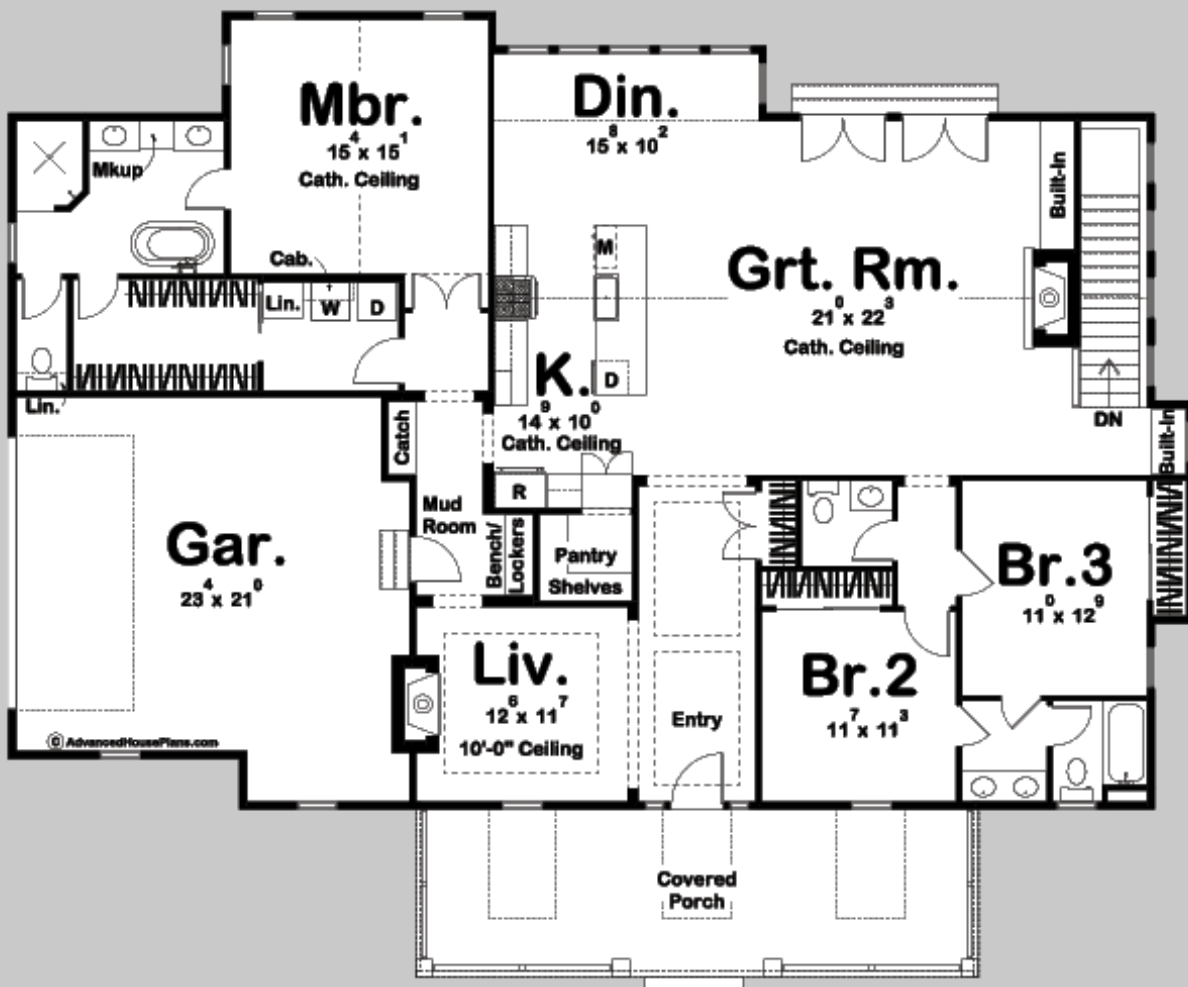

# HATTIESBURG

3 BED, 3 BATH, 2 CAR GARAGE

MAIN LEVEL: 2390 SQ FT  
TOTAL FINISHED: 2390 SQ FT

EXTERIOR DIMENSIONS  
70' - 0" WIDE  
57' - 0" DEEP

TO ORDER THIS PLAN VISIT [WWW.ADVANCEDHOUSEPLANS.COM](http://WWW.ADVANCEDHOUSEPLANS.COM)