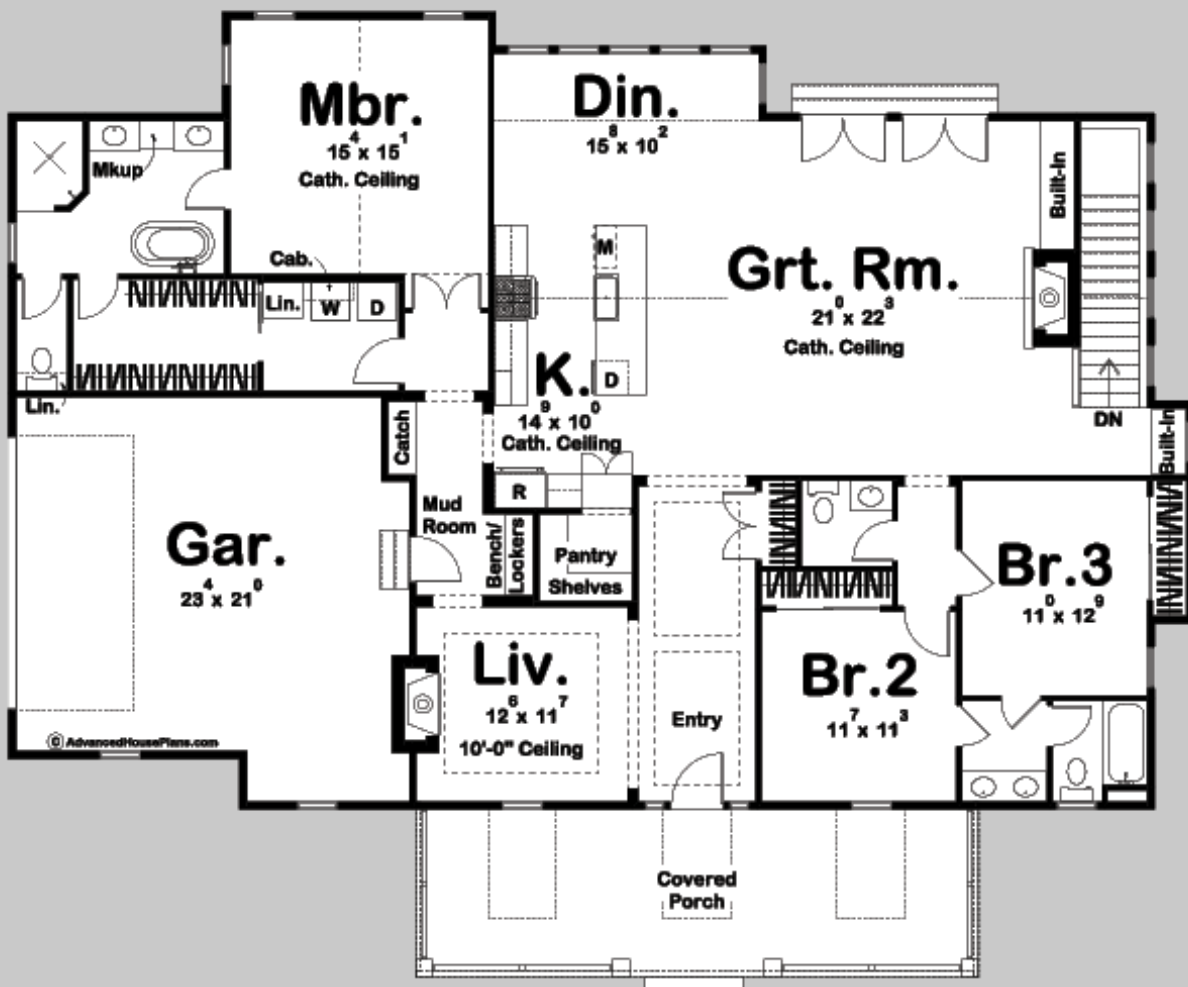

HATTIESBURG

3 BED, 3 BATH, 2 CAR GARAGE

MAIN LEVEL: 2390 SQ FT
TOTAL FINISHED: 2390 SQ FT

EXTERIOR DIMENSIONS
70' - 0" WIDE
57' - 0" DEEP

TO ORDER THIS PLAN VISIT WWW.ADVANCEDHOUSEPLANS.COM