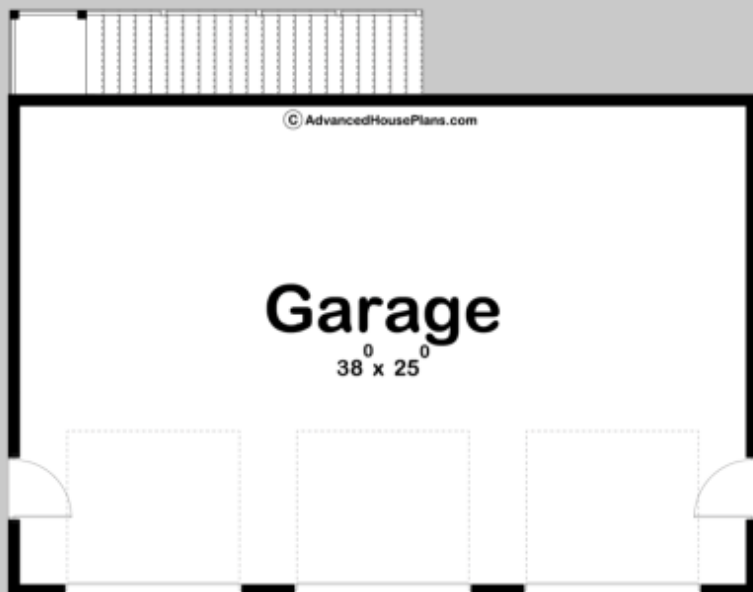

2697009

LEGRONE
3 CAR GARAGE WITH PARTY DECK

GARAGE AREA: 1014 SQ FT

EXTERIOR DIMENSIONS
39' - 0" WIDE
30' - 6" DEEP

TO ORDER THIS PLAN VISIT WWW.ADVANCEDHOUSEPLANS.COM