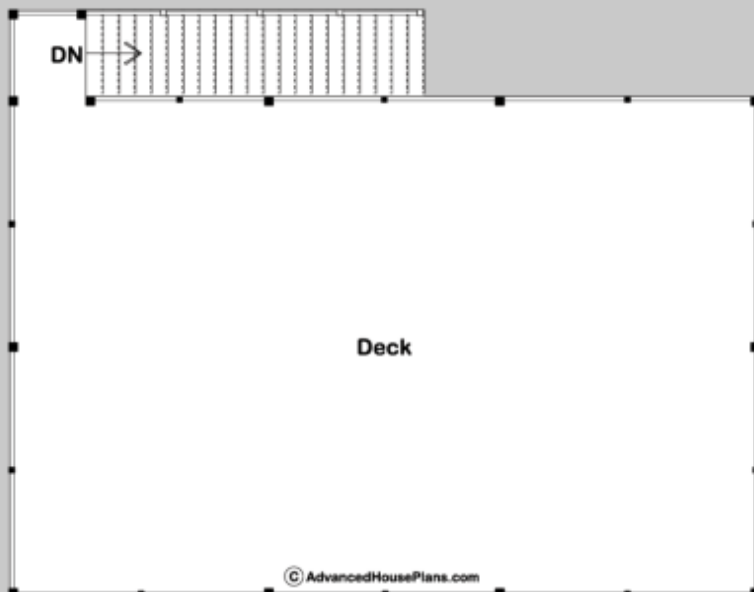

2697009

LEGRONE
3 CAR GARAGE WITH PARTY DECK

GARAGE AREA: 1014 SQ FT

EXTERIOR DIMENSIONS
39' - 0" WIDE
30' - 6" DEEP

TO ORDER THIS PLAN VISIT WWW.ADVANCEDHOUSEPLANS.COM