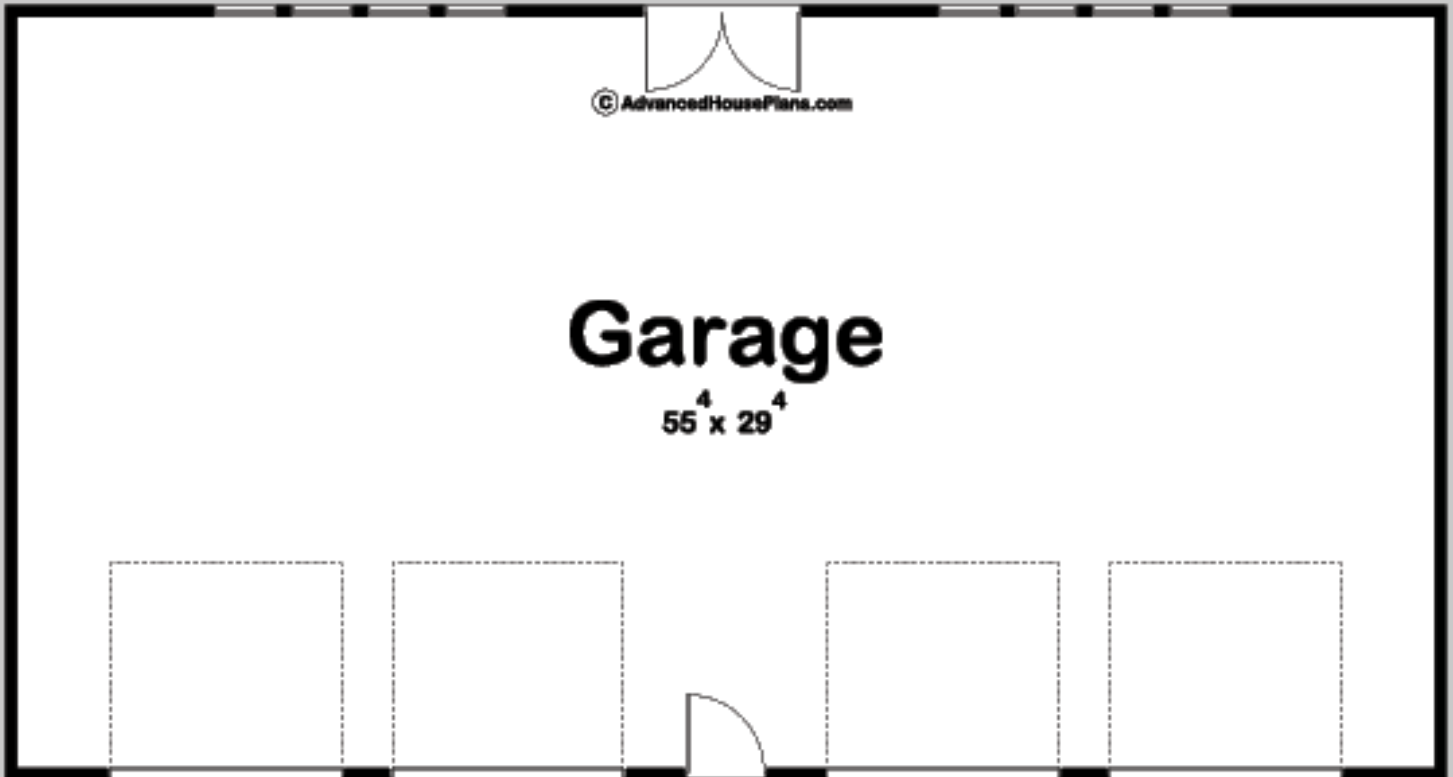

29788

JEWETT
4 CAR GARAGE

GARAGE AREA: 1680 SQ FT

EXTERIOR DIMENSIONS
56' - 0" WIDE
30' - 0" DEEP

TO ORDER THIS PLAN VISIT WWW.ADVANCEDHOUSEPLANS.COM