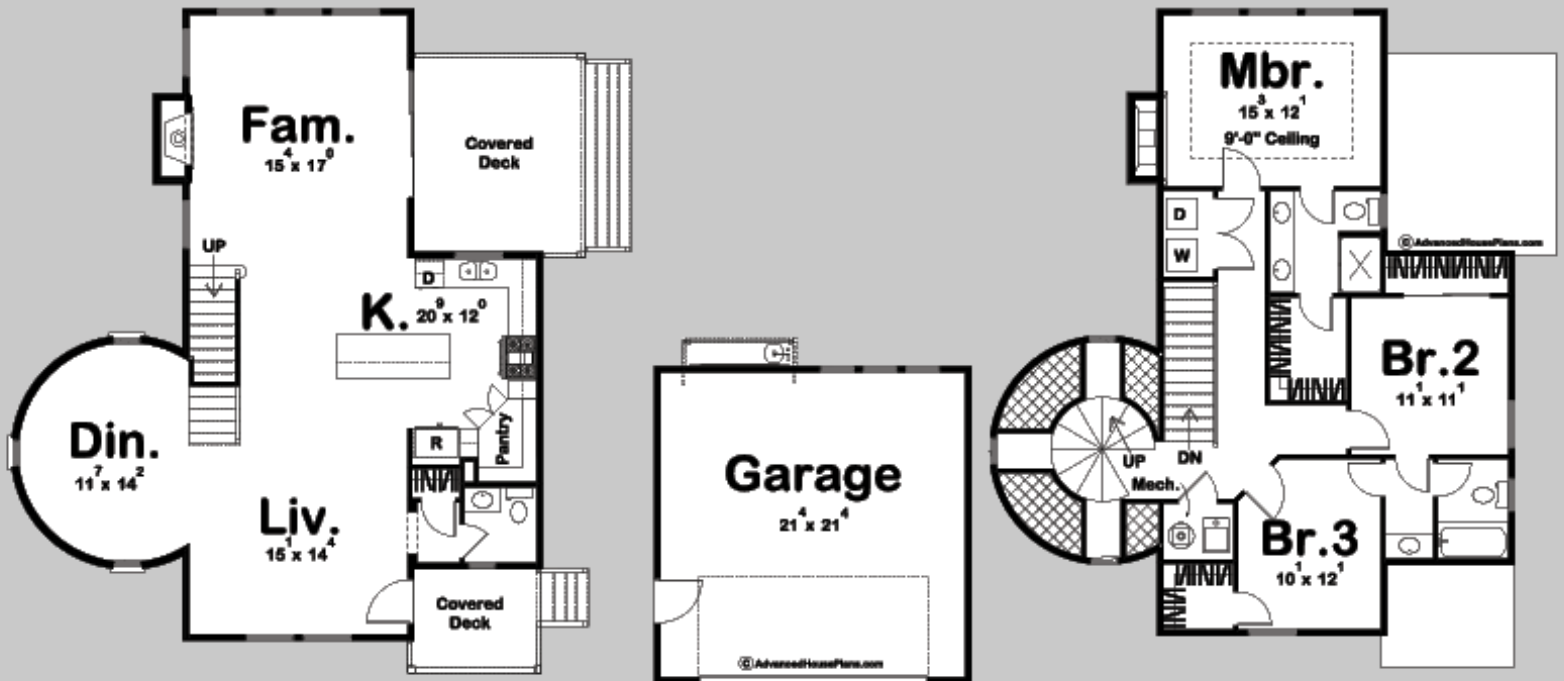

# HARBOR VIEW

3 BED, 3 BATH, 2 CAR GARAGE

MAIN LEVEL: 1063 SQ FT  
SECOND LEVEL: 861 SQ FT  
FIN. BASEMENT: 1924 SQ FT

EXTERIOR DIMENSIONS  
67' - 0" WIDE  
47' - 0" DEEP

TO ORDER THIS PLAN VISIT [WWW.ADVANCEDHOUSEPLANS.COM](http://WWW.ADVANCEDHOUSEPLANS.COM)