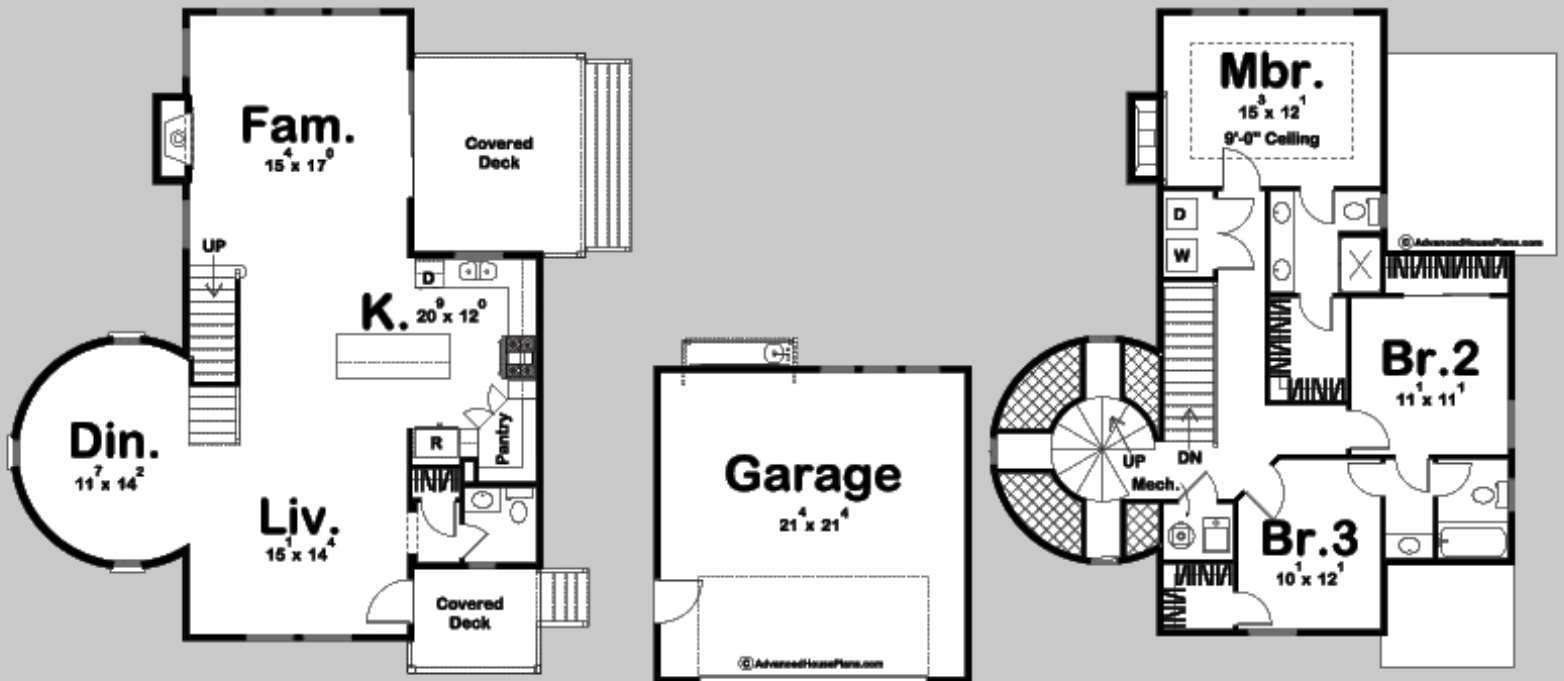

# HARBOR VIEW

3 BED, 3 BATH, 2 CAR GARAGE

MAIN LEVEL: 1063 SQ FT  
SECOND LEVEL: 861 SQ FT  
FIN. BASEMENT: 1924 SQ FT

1063 SQ FT  
861 SQ FT  
1924 SQ FT

EXTERIOR DIMENSIONS  
67' - 0" WIDE  
47' - 0" DEEP