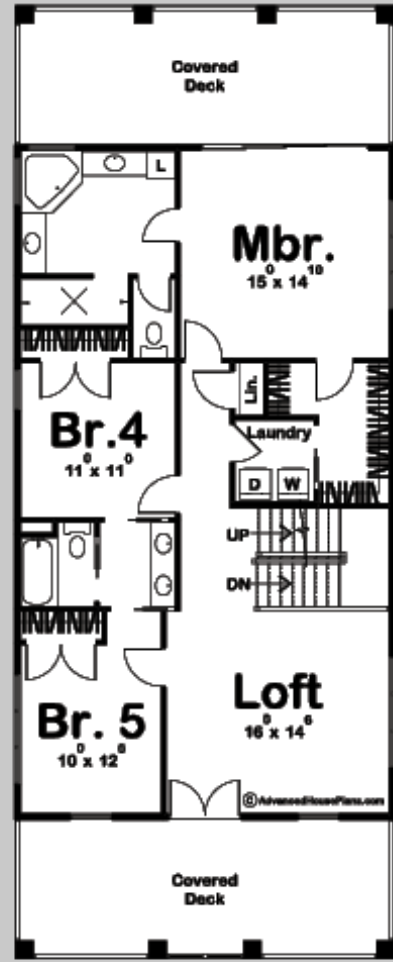

TO ORDER THIS PLAN VISIT WWW.ADVANCEDHOUSEPLANS.COM