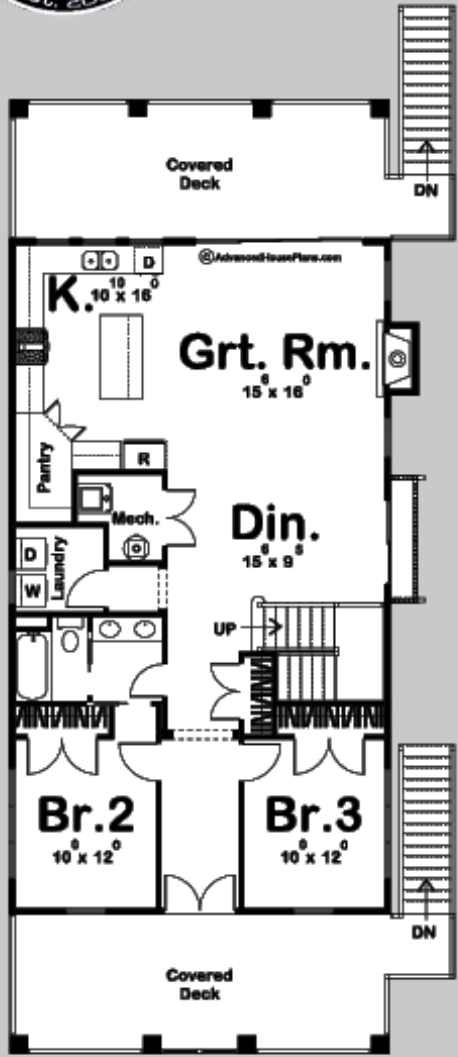

# TIGER BEACH

5 BED, 3 BATH, BEACH HOUSE

MAIN LEVEL: 1306 SQ FT  
SECOND LEVEL: 1290 SQ FT  
THIRD LEVEL: 218 SQ FT  
TOTAL FINISHED: 2814 SQ FT

EXTERIOR DIMENSIONS  
27' - 0" WIDE  
68' - 0" DEEP

TO ORDER THIS PLAN VISIT [WWW.ADVANCEDHOUSEPLANS.COM](http://WWW.ADVANCEDHOUSEPLANS.COM)