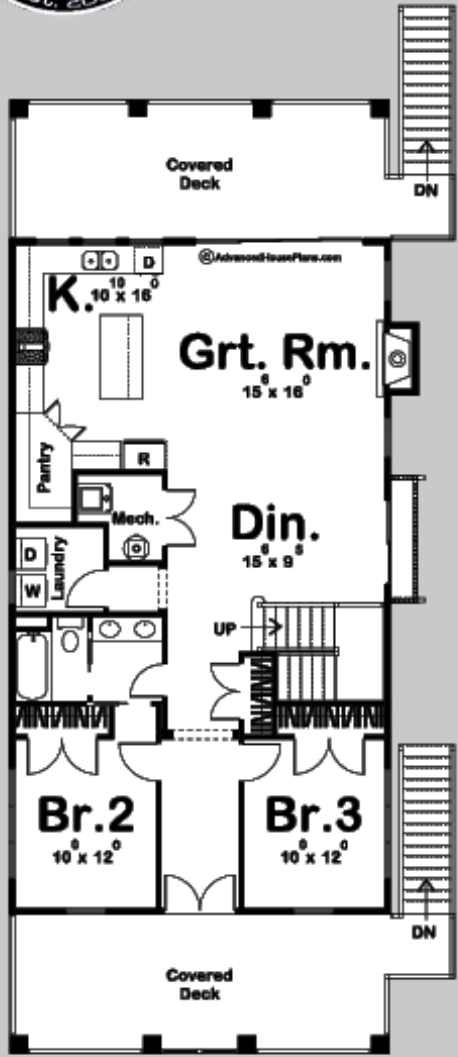

TO ORDER THIS PLAN VISIT WWW.ADVANCEDHOUSEPLANS.COM