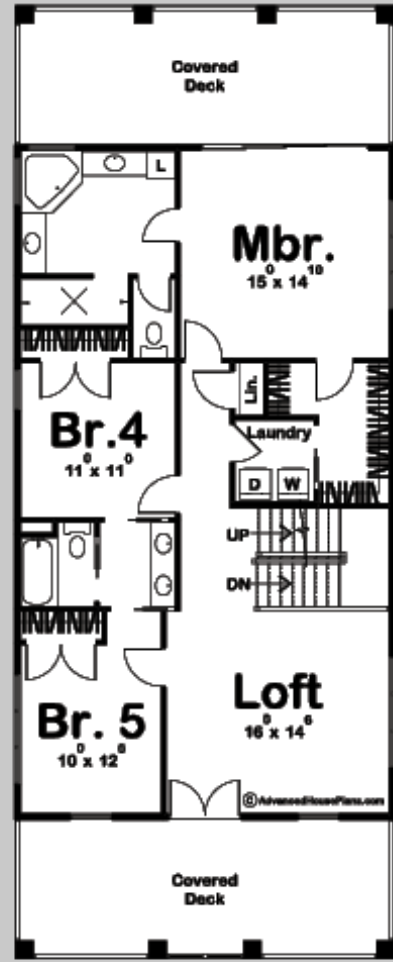

# TIGER BEACH

5 BED, 3 BATH, BEACH HOUSE

MAIN LEVEL: 1306 SQ FT  
SECOND LEVEL: 1290 SQ FT  
THIRD LEVEL: 218 SQ FT  
TOTAL FINISHED: 2814 SQ FT

EXTERIOR DIMENSIONS  
27' - 0" WIDE  
68' - 0" DEEP

TO ORDER THIS PLAN VISIT [WWW.ADVANCEDHOUSEPLANS.COM](http://WWW.ADVANCEDHOUSEPLANS.COM)