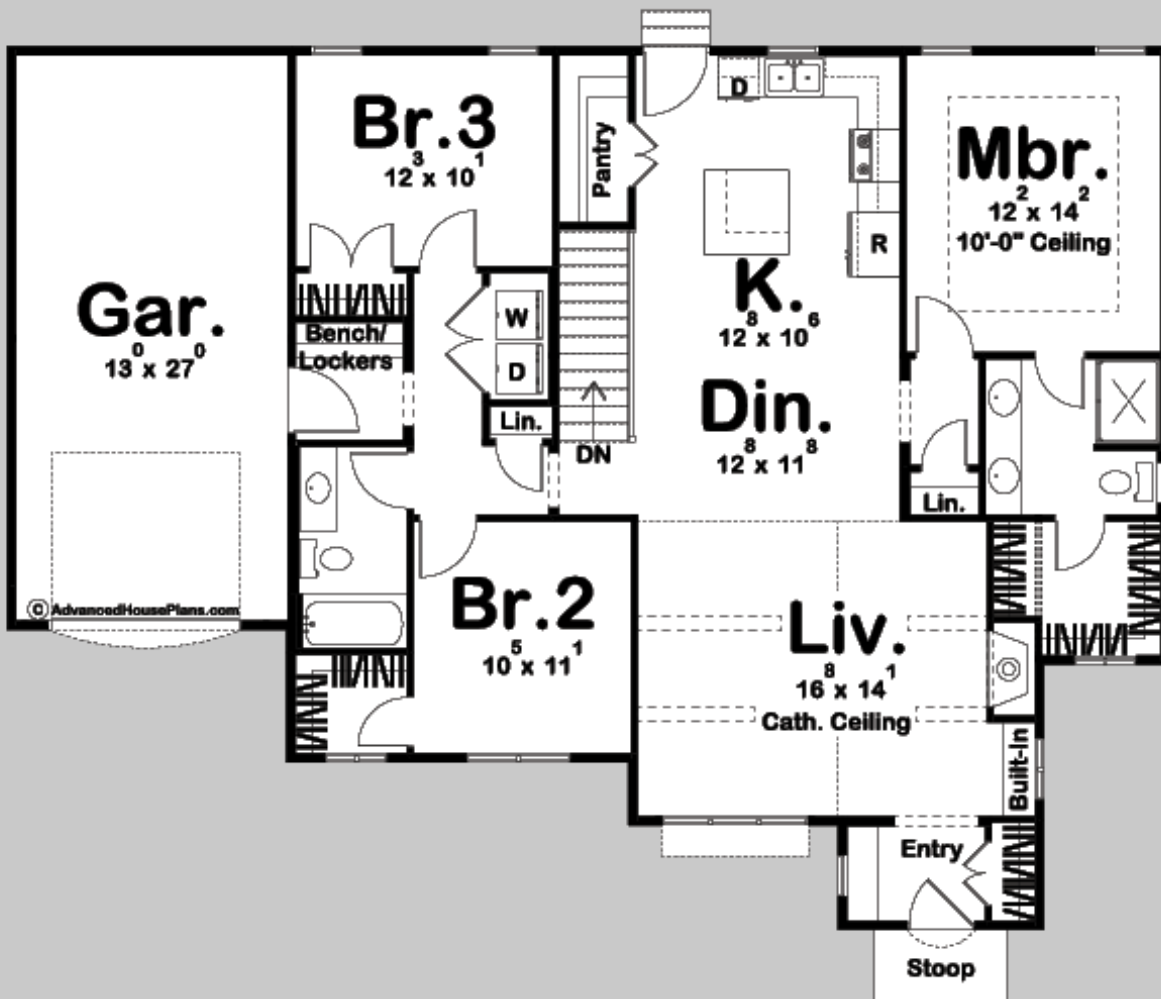

26790

MILLER PARK

3 BED, 2 BATH, 1 CAR GARAGE

MAIN LEVEL: 1507 SQ FT
TOTAL FINISHED: 1507 SQ FT

EXTERIOR DIMENSIONS
55' - 4" WIDE
45' - 8" DEEP

TO ORDER THIS PLAN VISIT WWW.ADVANCEDHOUSEPLANS.COM