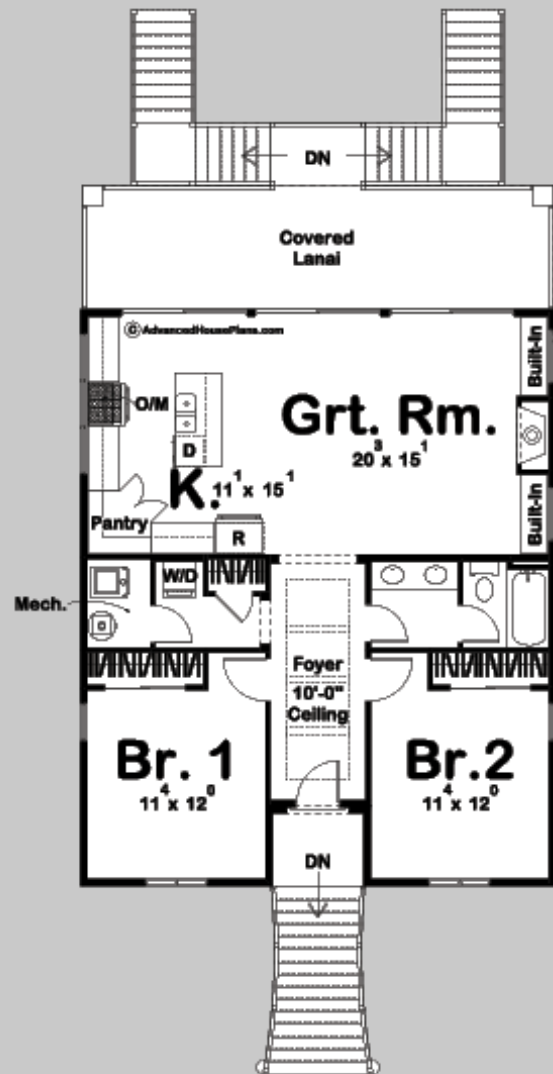

29759

# MARCO ISLAND

2 BED, 1 BATH, BEACH HOUSE

MAIN LEVEL: 1064 SQ FT  
TOTAL FINISHED: 1064 SQ FT

EXTERIOR DIMENSIONS  
30' - 0" WIDE  
44' - 6" DEEP

TO ORDER THIS PLAN VISIT [WWW.ADVANCEDHOUSEPLANS.COM](http://WWW.ADVANCEDHOUSEPLANS.COM)