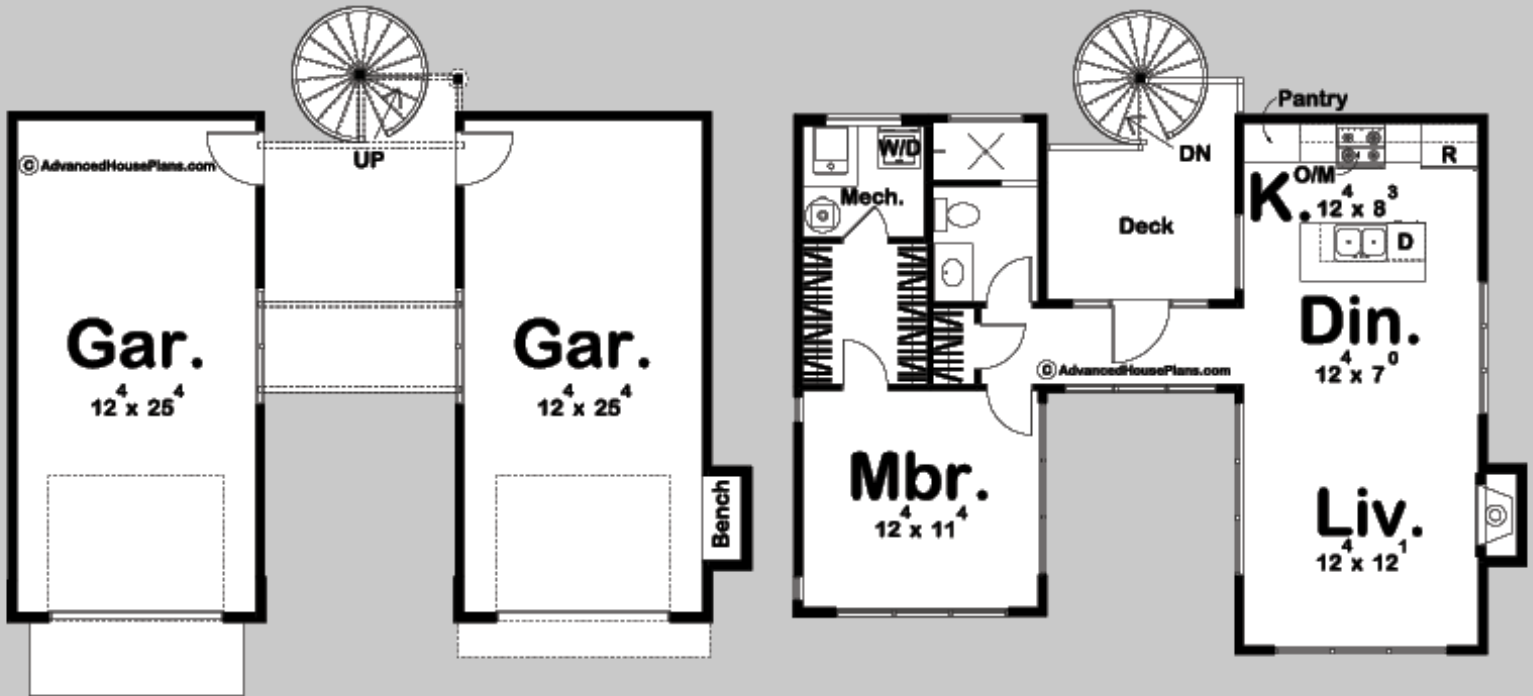

29748

CORDELL

1 BED, 1 BATH, 2 CAR GARAGE

GARAGE LEVEL: 686 SQ FT
SECOND LEVEL: 761 SQ FT
TOTAL FINISHED: 761 SQ FT

EXTERIOR DIMENSIONS
38' - 0" WIDE
28' - 0" DEEP

TO ORDER THIS PLAN VISIT WWW.ADVANCEDHOUSEPLANS.COM