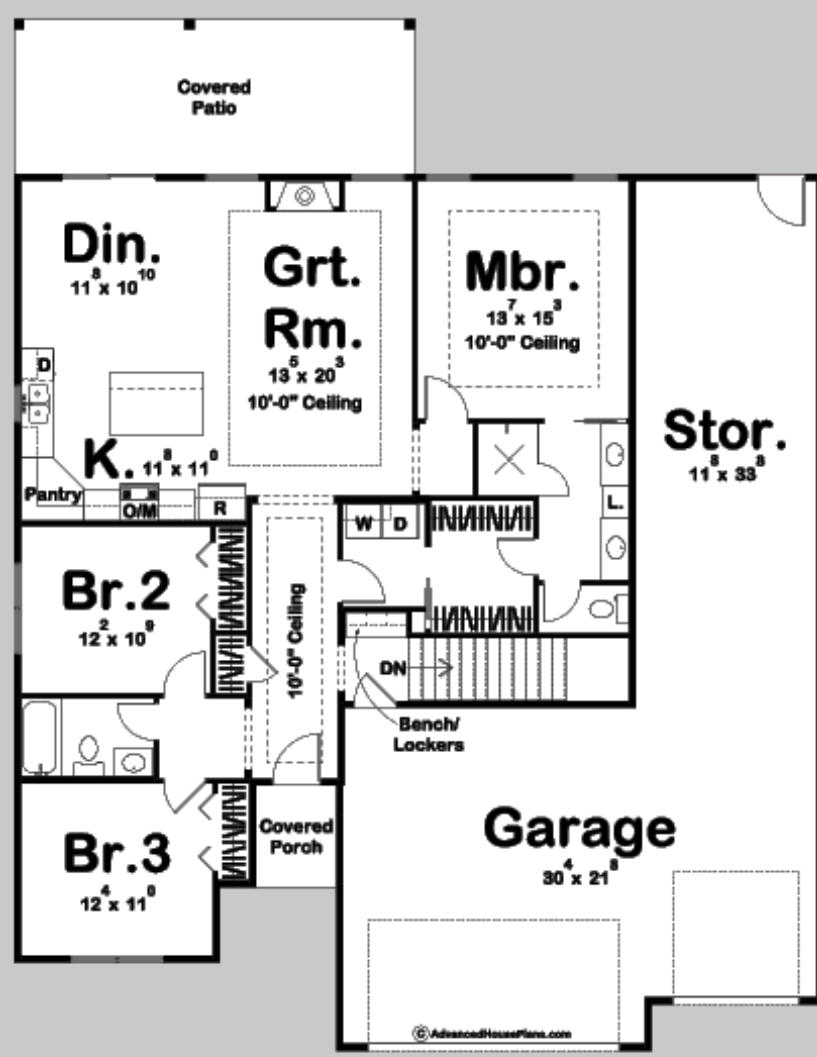

29745

BORDEAUX

3 BED, 2 BATH, 4 CAR GARAGE

MAIN LEVEL: 1617 SQ FT
GARAGE: 1056 SQ FT
TOTAL FINISHED: 1617 SQ FT

EXTERIOR DIMENSIONS
51' - 8" WIDE
66' - 0" DEEP

TO ORDER THIS PLAN VISIT WWW.ADVANCEDHOUSEPLANS.COM