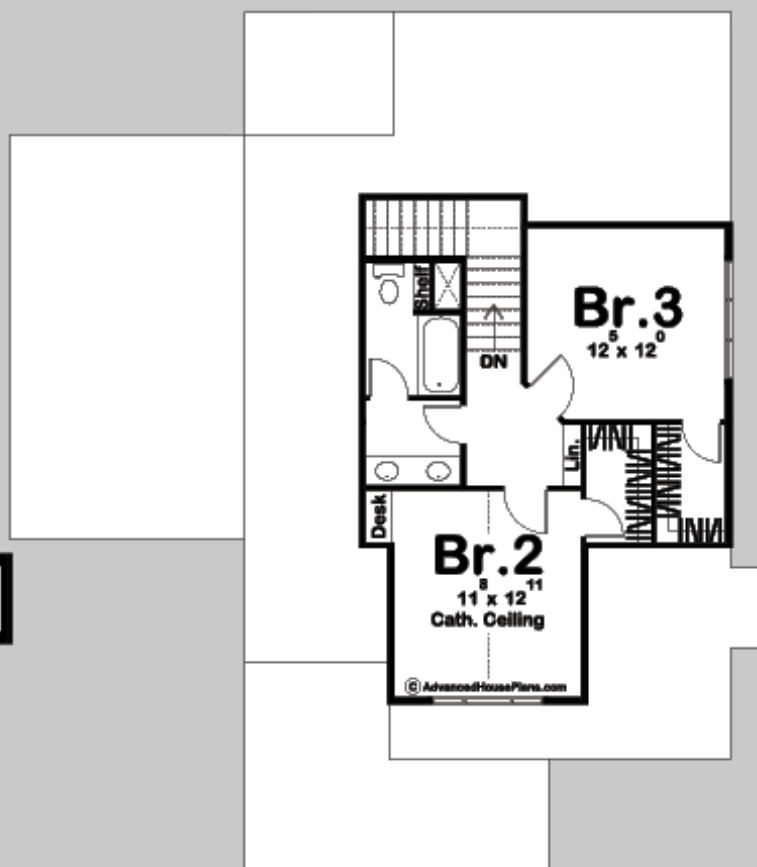

29740

MARTIN COURT

3 BED, 3 BATH, 1 CAR GARAGE

MAIN LEVEL: 1290 SQ FT
SECOND LEVEL: 546 SQ FT
TOTAL FINISHED: 1836 SQ FT

EXTERIOR DIMENSIONS
47' - 0" WIDE
53' - 4" DEEP

TO ORDER THIS PLAN VISIT WWW.ADVANCEDHOUSEPLANS.COM