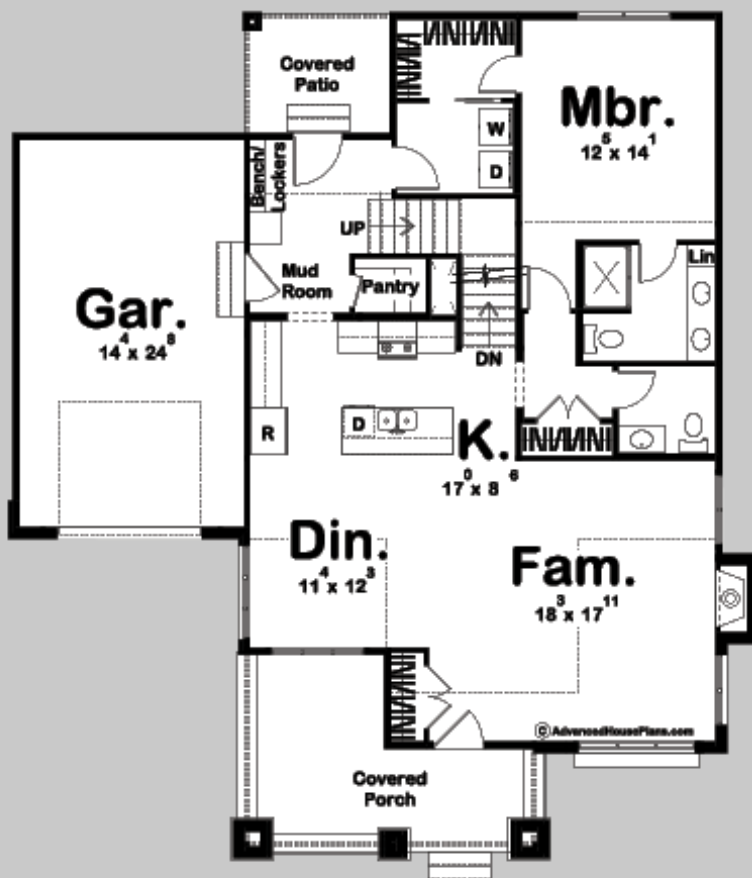

29740

MARTIN COURT

3 BED, 3 BATH, 1 CAR GARAGE

MAIN LEVEL: 1290 SQ FT
SECOND LEVEL: 546 SQ FT
TOTAL FINISHED: 1836 SQ FT

EXTERIOR DIMENSIONS
47' - 0" WIDE
53' - 4" DEEP

TO ORDER THIS PLAN VISIT WWW.ADVANCEDHOUSEPLANS.COM