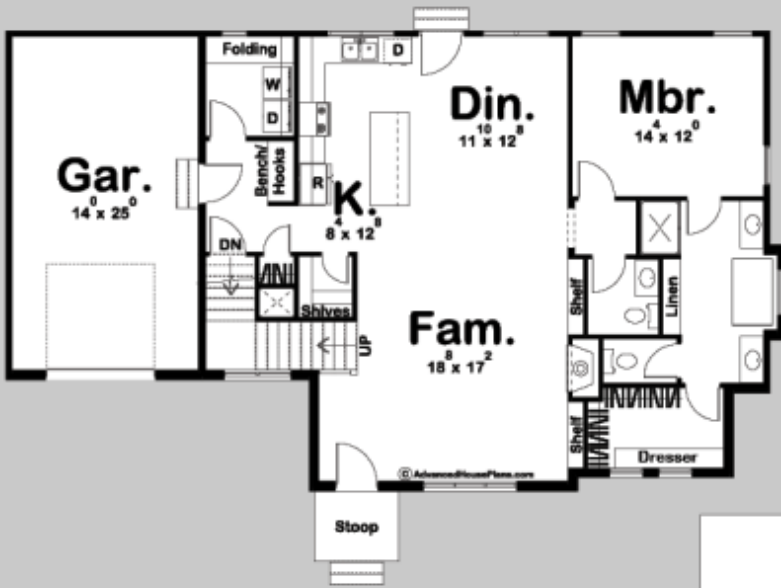

29739

READ PARK

3 BED, 3 BATH, 1 CAR GARAGE

MAIN LEVEL: 1345 SQ FT
SECOND LEVEL: 617 SQ FT
TOTAL FINISHED: 1962 SQ FT

EXTERIOR DIMENSIONS
58' - 0" WIDE
34' - 0" DEEP

TO ORDER THIS PLAN VISIT WWW.ADVANCEDHOUSEPLANS.COM