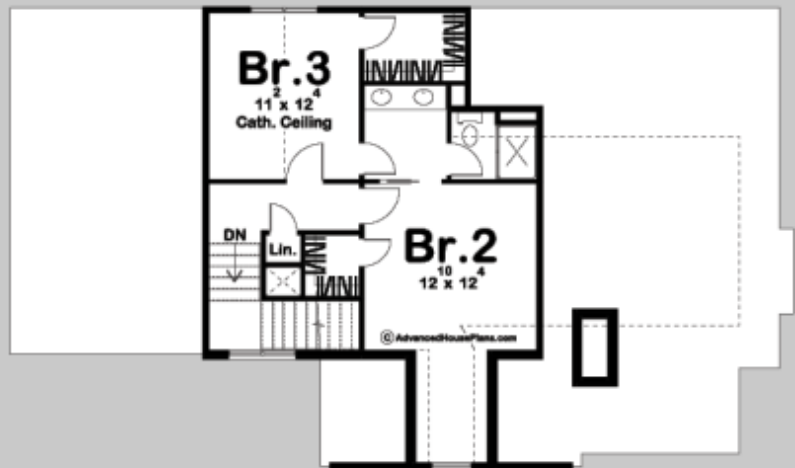

29739

READ PARK

3 BED, 3 BATH, 1 CAR GARAGE

MAIN LEVEL: 1345 SQ FT
SECOND LEVEL: 617 SQ FT
TOTAL FINISHED: 1962 SQ FT

EXTERIOR DIMENSIONS
58' - 0" WIDE
34' - 0" DEEP

TO ORDER THIS PLAN VISIT WWW.ADVANCEDHOUSEPLANS.COM