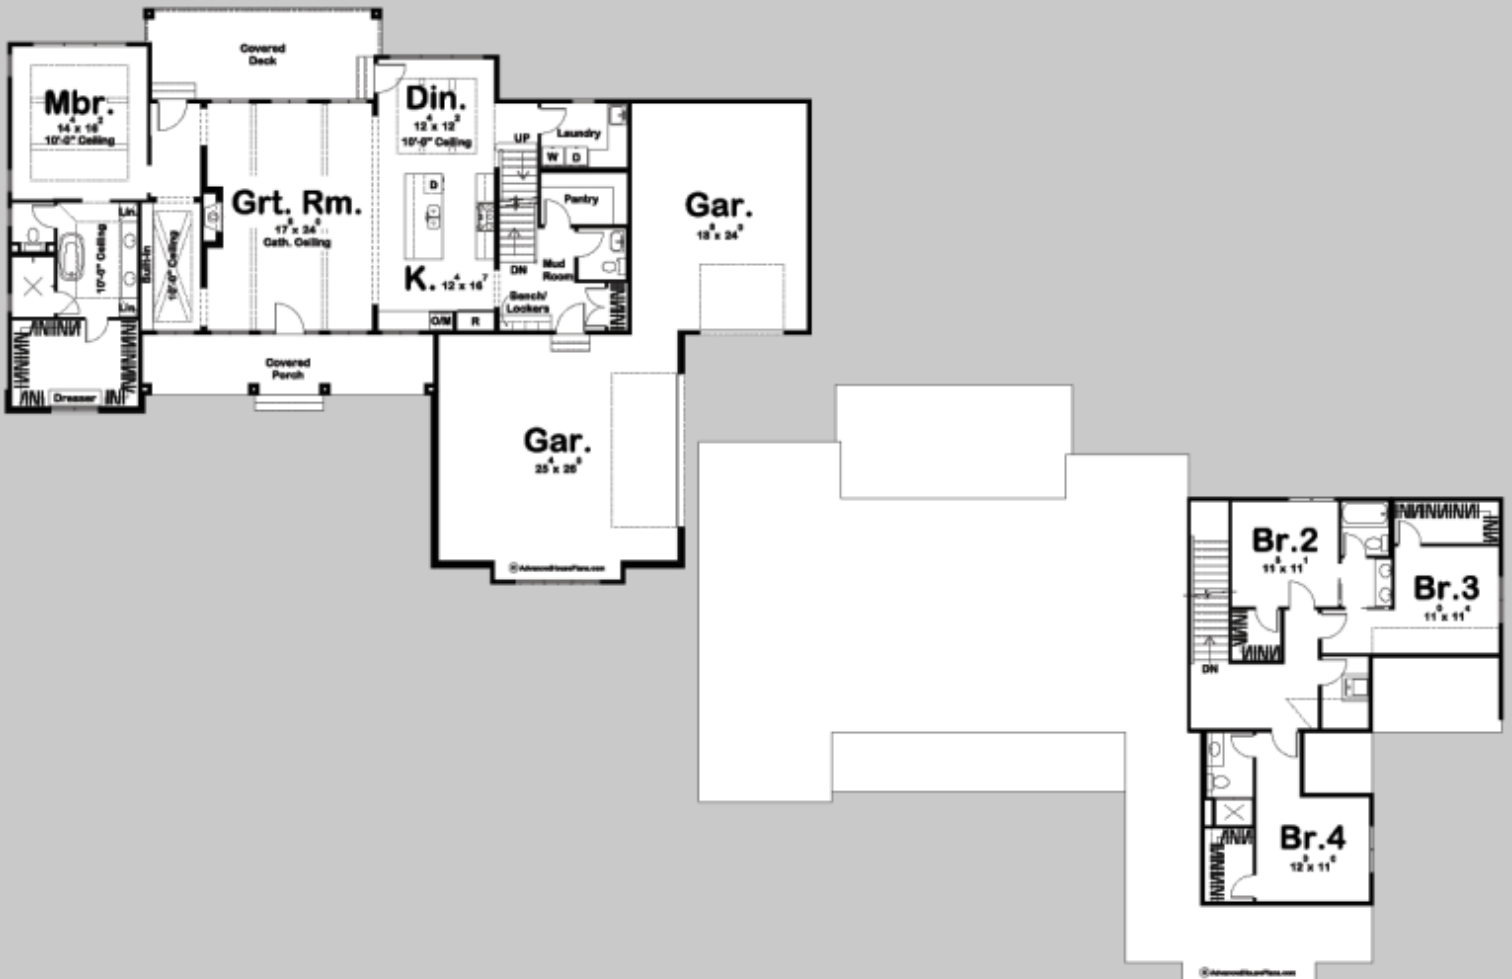

# KEEGAN

4 BED, 4 BATH, 3 CAR GARAGE

MAIN LEVEL:  
SECOND LEVEL:  
TOTAL FINISHED:

1882 SQ FT  
854 SQ FT  
2736 SQ FT

EXTERIOR DIMENSIONS  
84' - 8" WIDE  
60' - 8" DEEP

TO ORDER THIS PLAN VISIT [WWW.ADVANCEDHOUSEPLANS.COM](http://WWW.ADVANCEDHOUSEPLANS.COM)