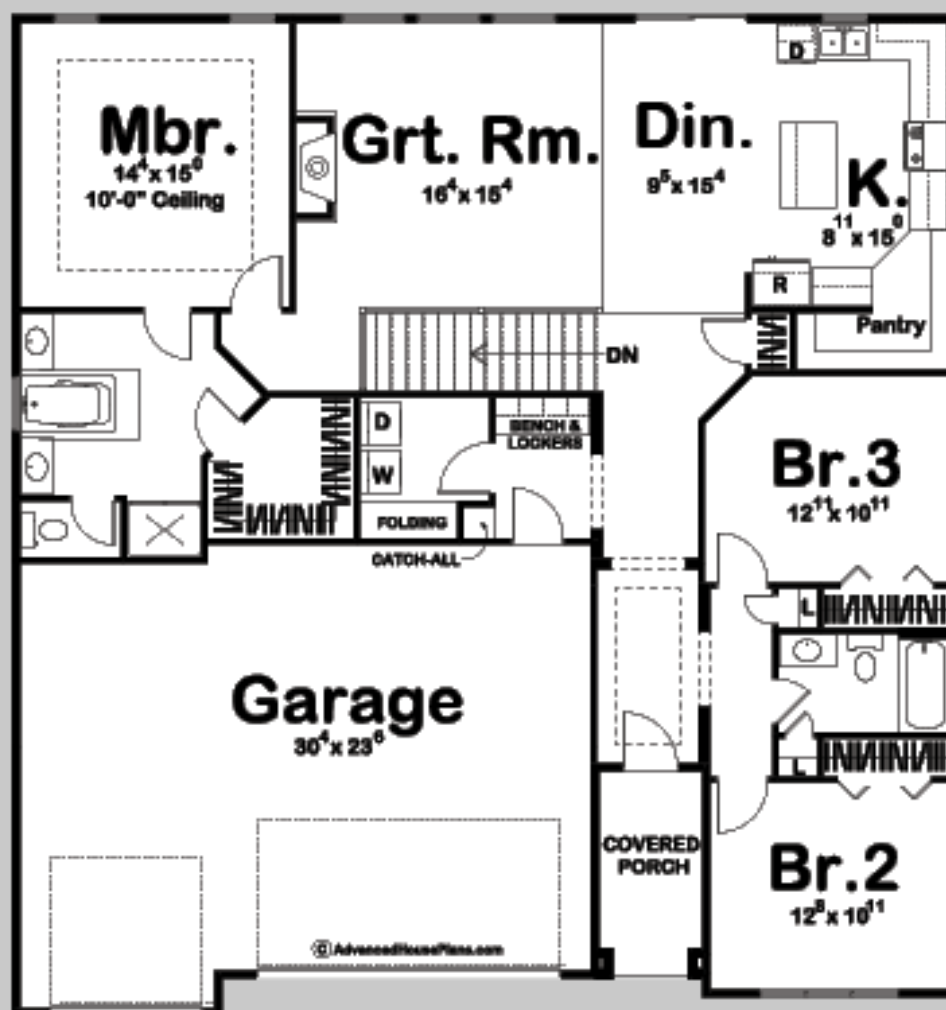

CHARLOTTE ROSE

3 Bed, 2 Bath, 3 Car Garage

MAIN LEVEL: 1804 SQ FT
TOTAL FINISHED: 1804 SQ FT

EXTERIOR DIMENSIONS
50' - 0" WIDE
53' - 0" DEEP

TO ORDER THIS PLAN VISIT WWW.ADVANCEDHOUSEPLANS.COM