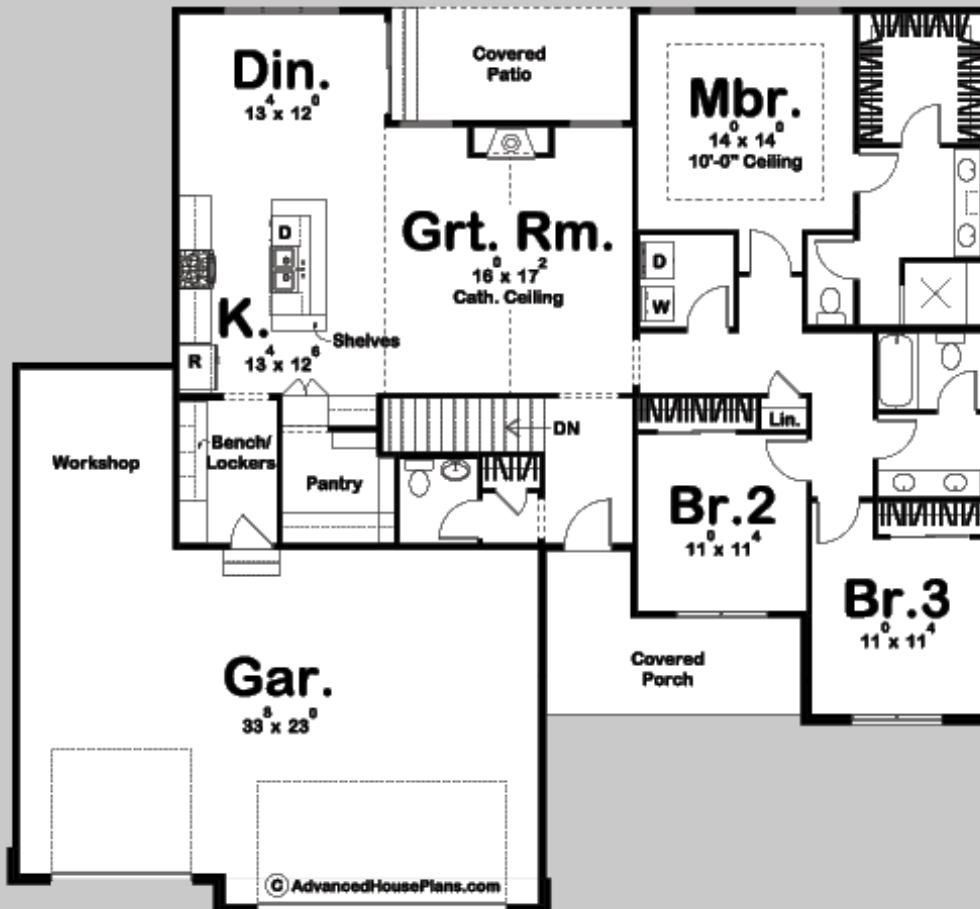

CAROLINE

3 Bed, 3 Bath, 3 Car Garage

MAIN LEVEL: 1906 SQ FT
TOTAL FINISHED: 1906 SQ FT

EXTERIOR DIMENSIONS
63' - 0" WIDE
58' - 4" DEEP

TO ORDER THIS PLAN VISIT WWW.ADVANCEDHOUSEPLANS.COM