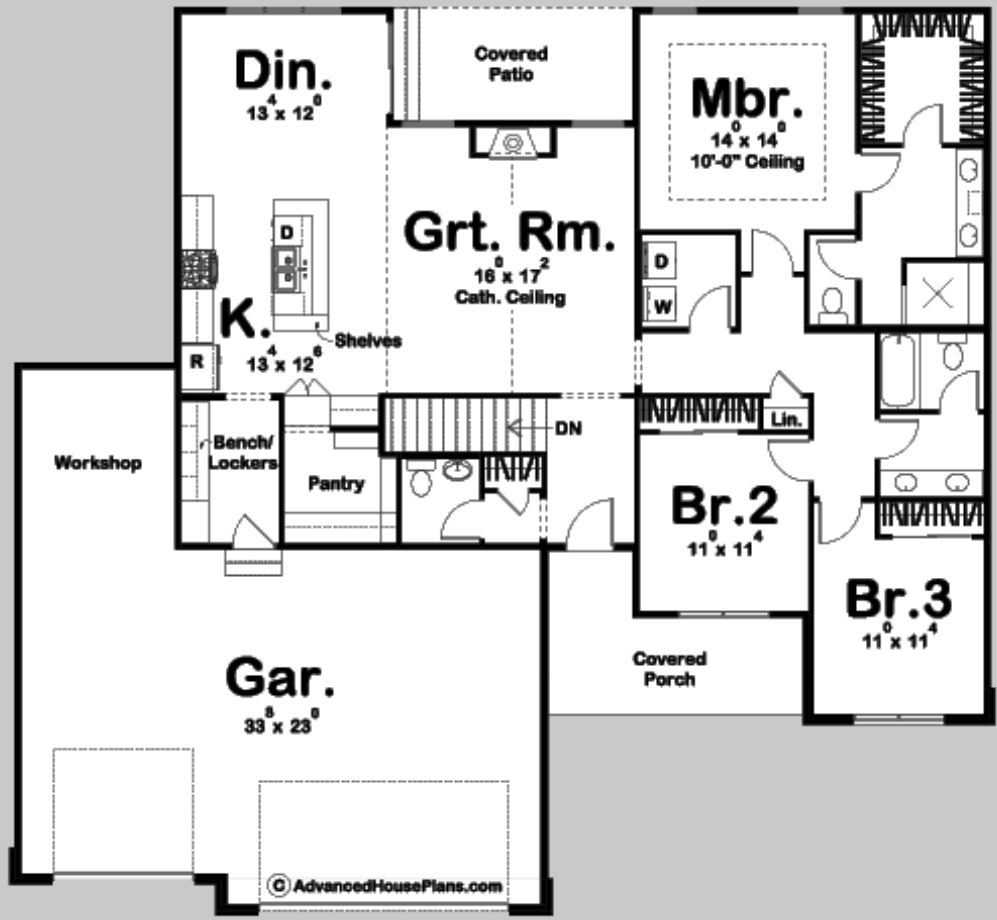

CAROLINE
3 Bed, 3 Bath, 3 Car Garage

MAIN LEVEL: 1906 SQ FT
TOTAL FINISHED: 1906 SQ FT

EXTERIOR DIMENSIONS
63' - 0" WIDE
58' - 4" DEEP

TO ORDER THIS PLAN VISIT WWW.ADVANCEDHOUSEPLANS.COM