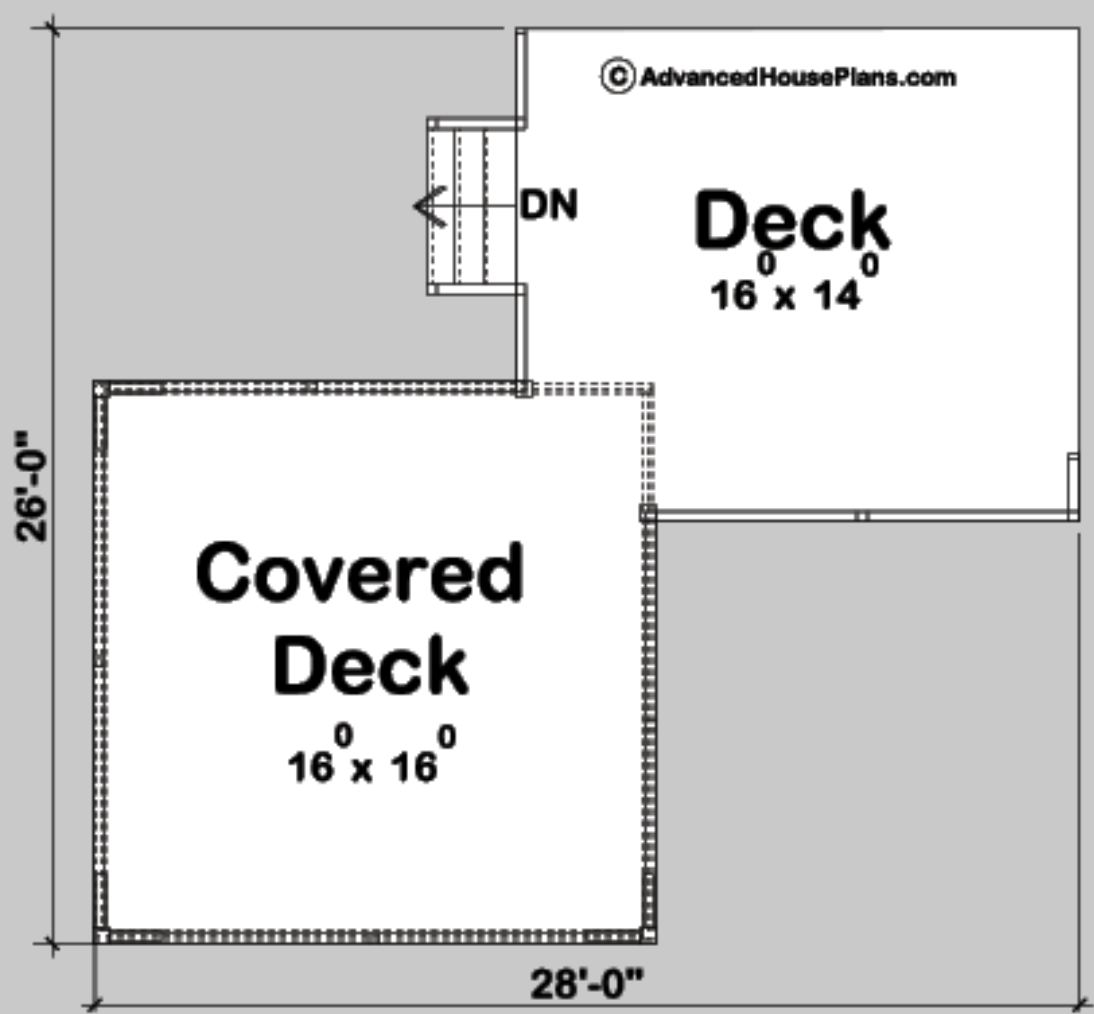

HARVICK

DECK

MAIN LEVEL: 462 SQ FT

EXTERIOR DIMENSIONS
28' - 0" WIDE
26' - 0" DEEP

TO ORDER THIS PLAN VISIT WWW.ADVANCEDHOUSEPLANS.COM