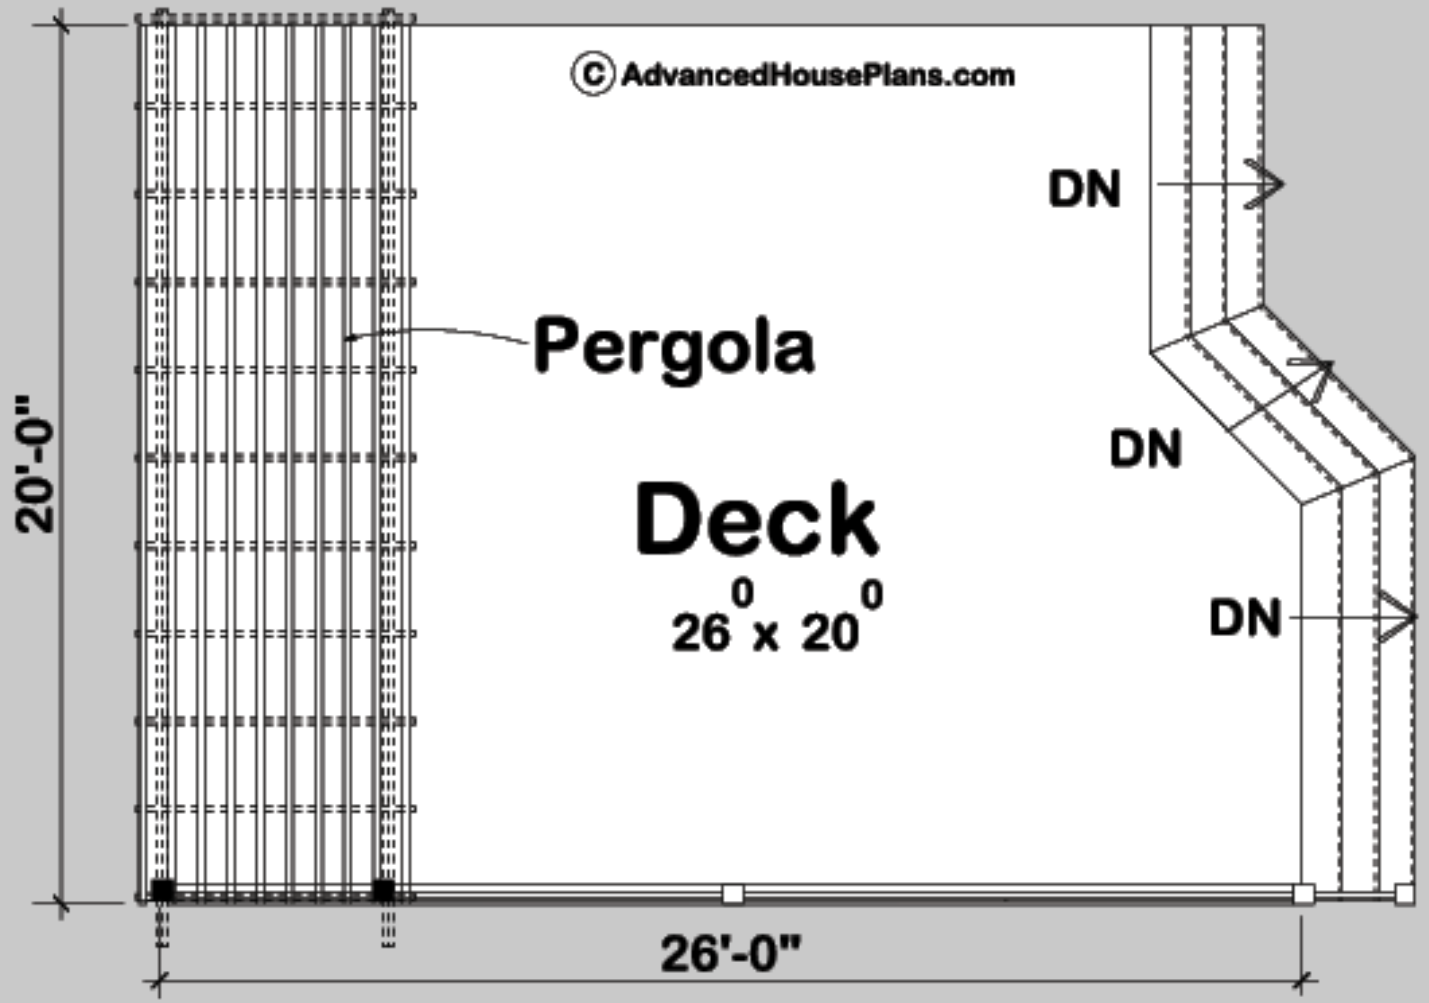

29917

DUKE DECK

MAIN LEVEL: 496 SQ FT

EXTERIOR DIMENSIONS
26' - 0" WIDE
20' - 0" DEEP

TO ORDER THIS PLAN VISIT WWW.ADVANCEDHOUSEPLANS.COM