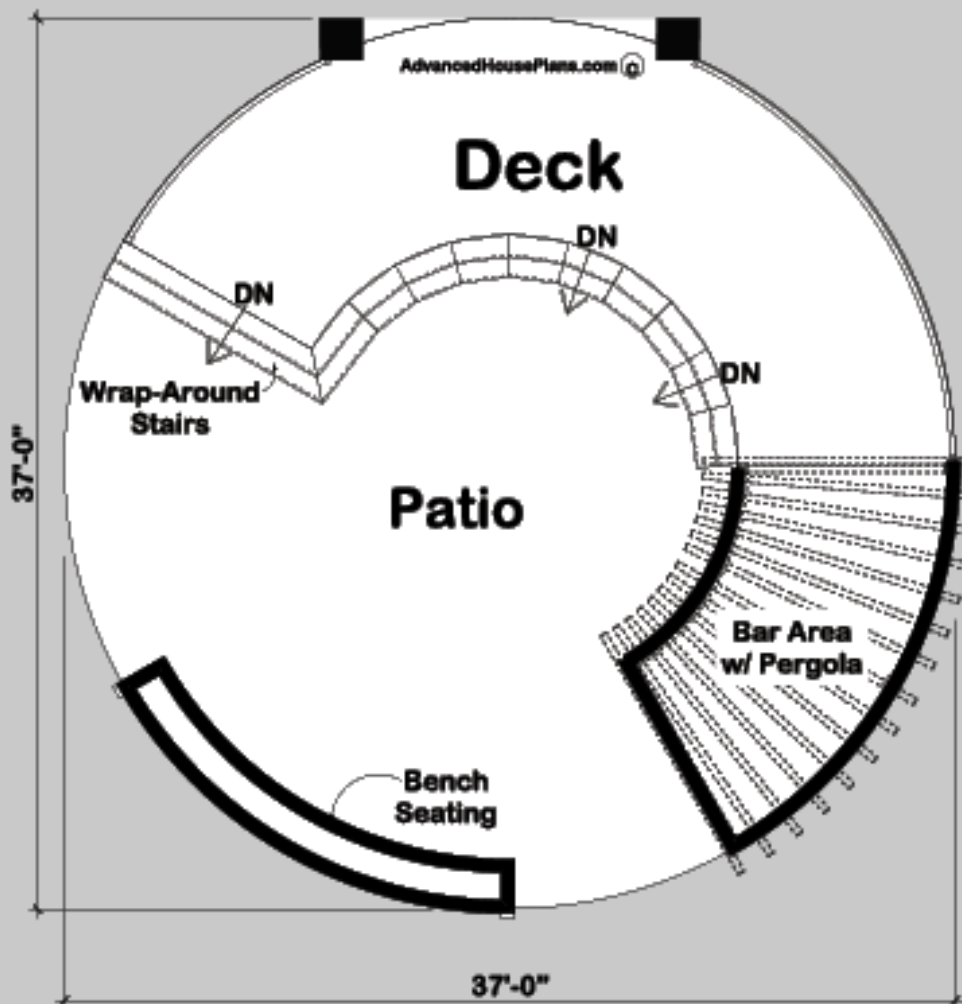

29915

HUGO

DECK

MAIN LEVEL:

462 SQ FT

EXTERIOR DIMENSIONS
37' - 0" WIDE
37' - 0" DEEP

TO ORDER THIS PLAN VISIT WWW.ADVANCEDHOUSEPLANS.COM