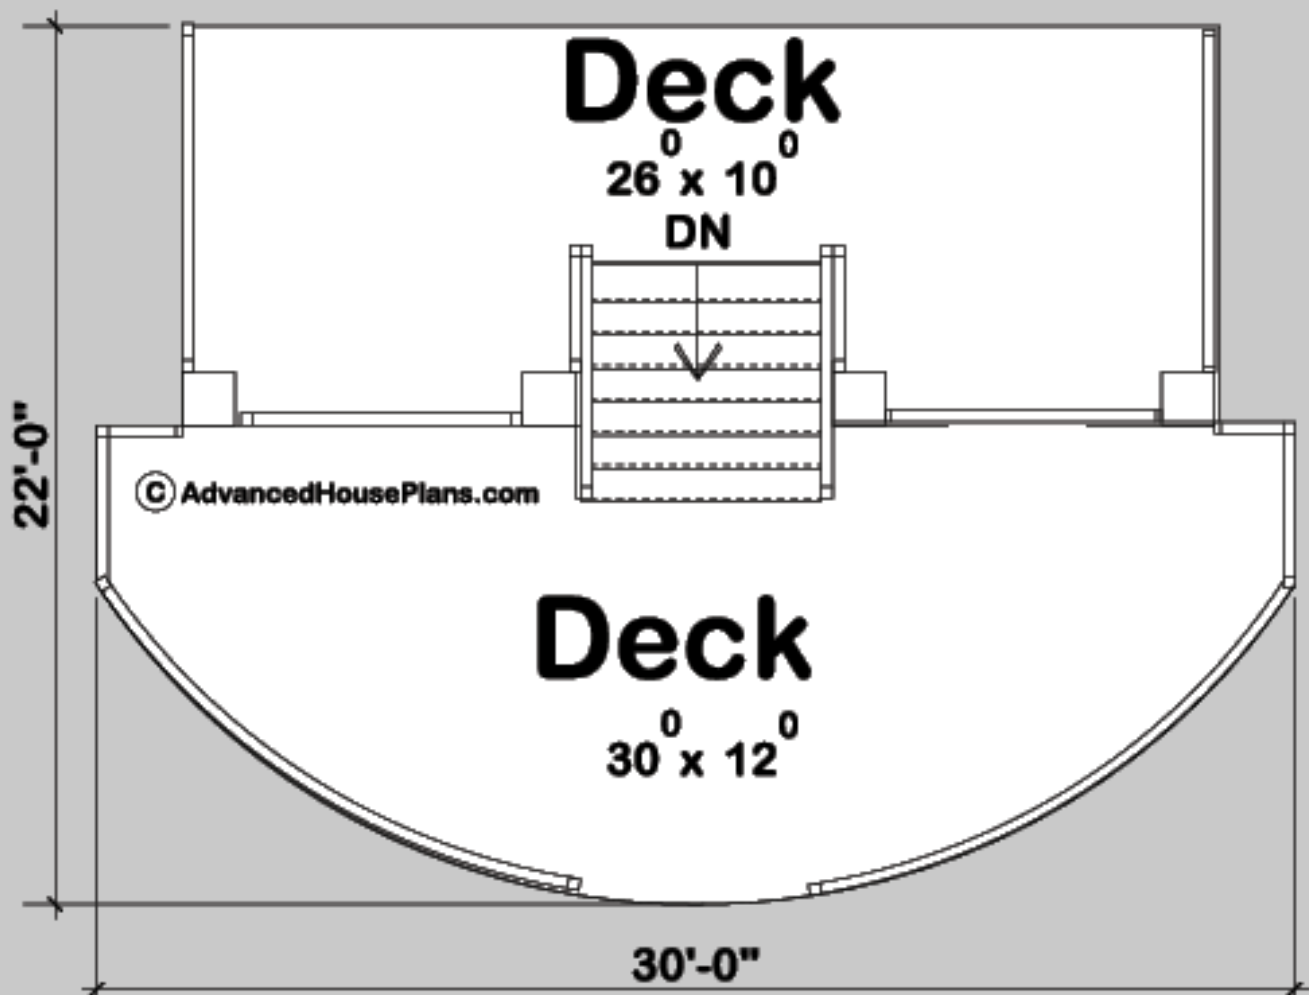

26999

REGALE
DECK

MAIN LEVEL:

516 SQ FT

EXTERIOR DIMENSIONS
30' - 0" WIDE
22' - 0" DEEP

TO ORDER THIS PLAN VISIT WWW.ADVANCEDHOUSEPLANS.COM