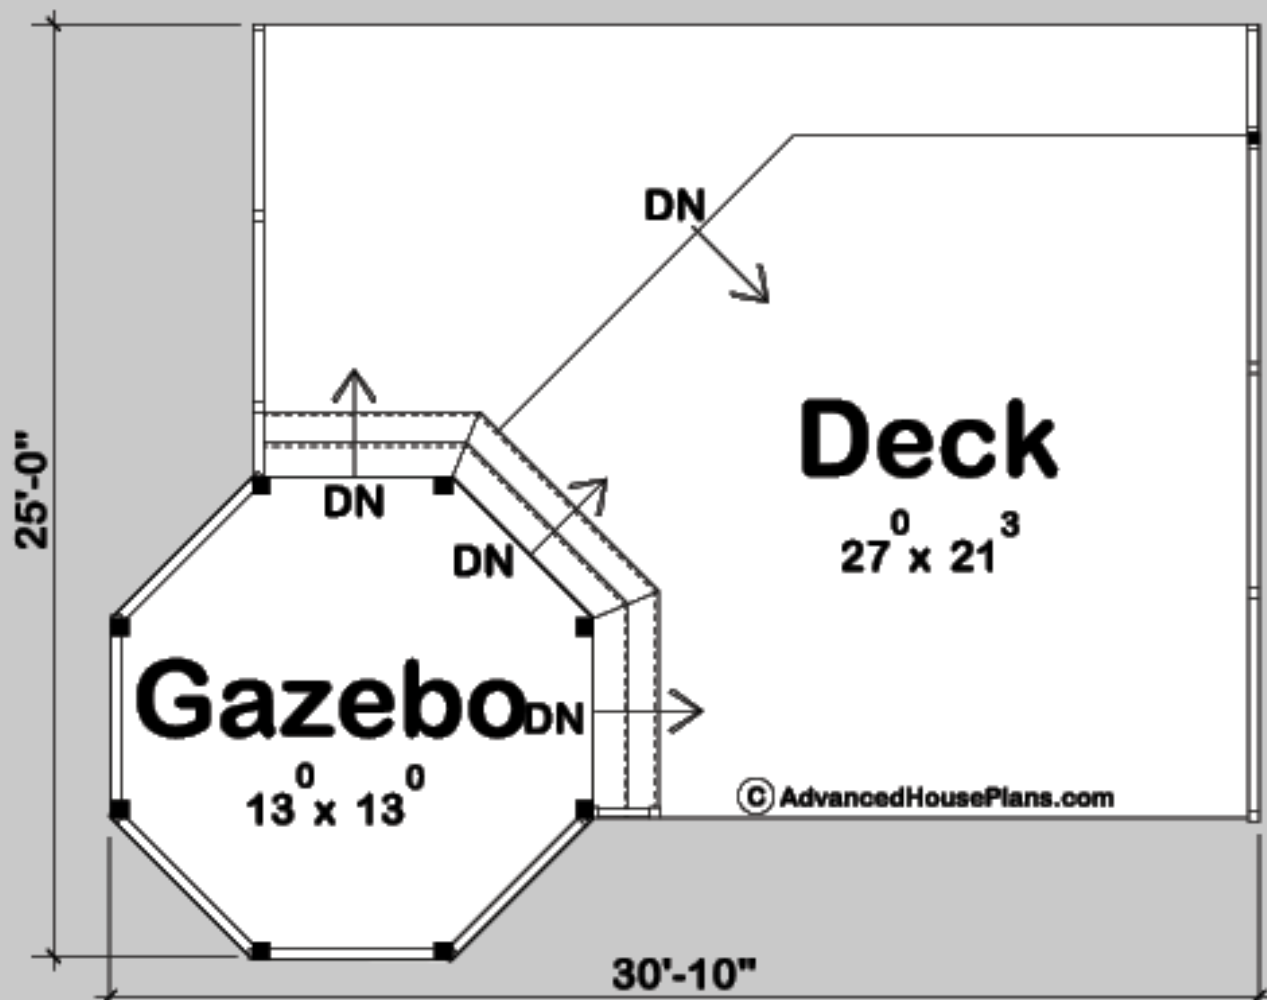

2020

PERSIA
DECK

MAIN LEVEL: 466 SQ FT

EXTERIOR DIMENSIONS
30' - 10" WIDE
25' - 0" DEEP

TO ORDER THIS PLAN VISIT WWW.ADVANCEDHOUSEPLANS.COM