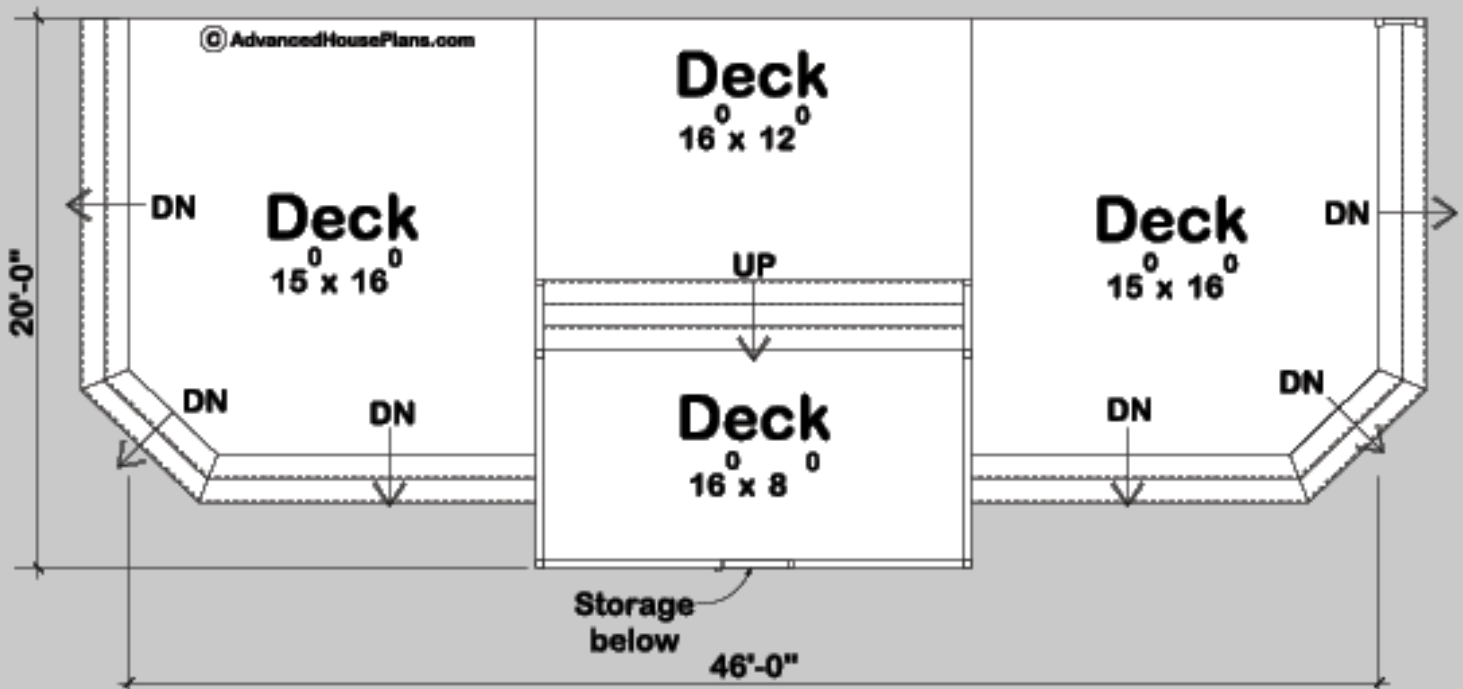

20551

ESTES DECK

MAIN LEVEL:

766 SQ FT

EXTERIOR DIMENSIONS
46' - 0" WIDE
20' - 0" DEEP

TO ORDER THIS PLAN VISIT WWW.ADVANCEDHOUSEPLANS.COM