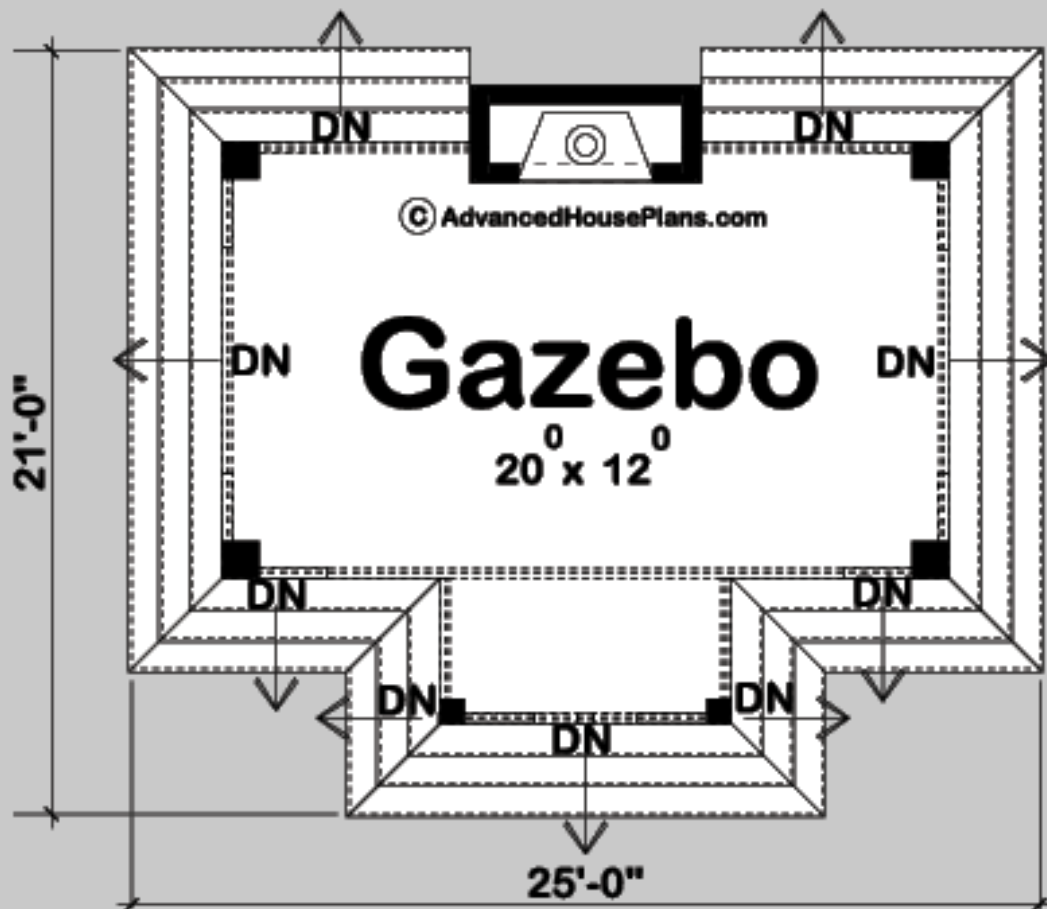

29594

SYCAMORE

GAZEBO

TOTAL FINISHED: 272 SQ FT

EXTERIOR DIMENSIONS
25' - 0" WIDE
21' - 0" DEEP

TO ORDER THIS PLAN VISIT WWW.ADVANCEDHOUSEPLANS.COM