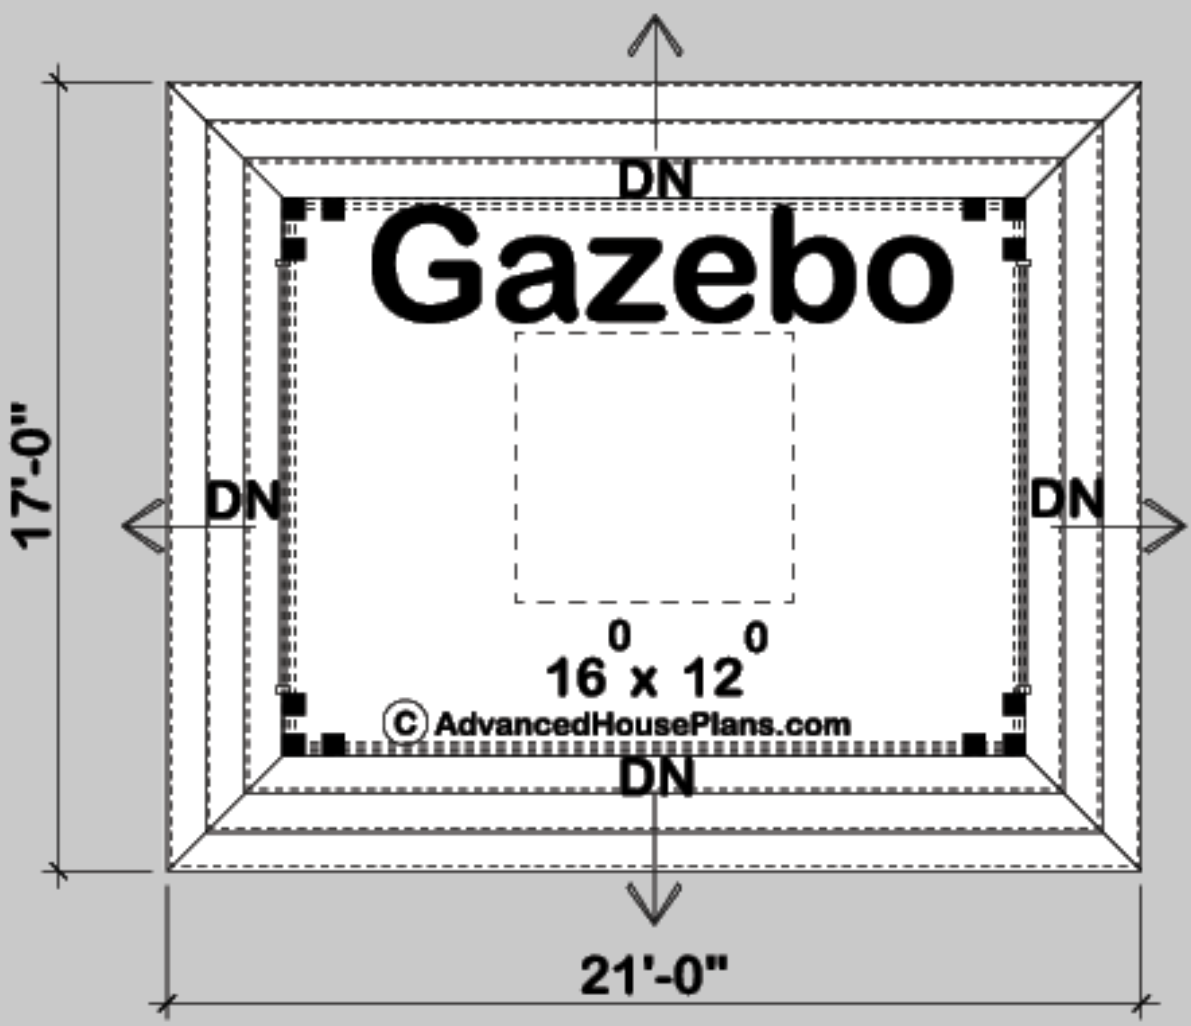

**PORTLAND**  
Gazebo

TOTAL FINISHED: 192 SQ FT

EXTERIOR DIMENSIONS  
21' - 0" WIDE  
17' - 0" DEEP

TO ORDER THIS PLAN VISIT [WWW.ADVANCEDHOUSEPLANS.COM](http://WWW.ADVANCEDHOUSEPLANS.COM)