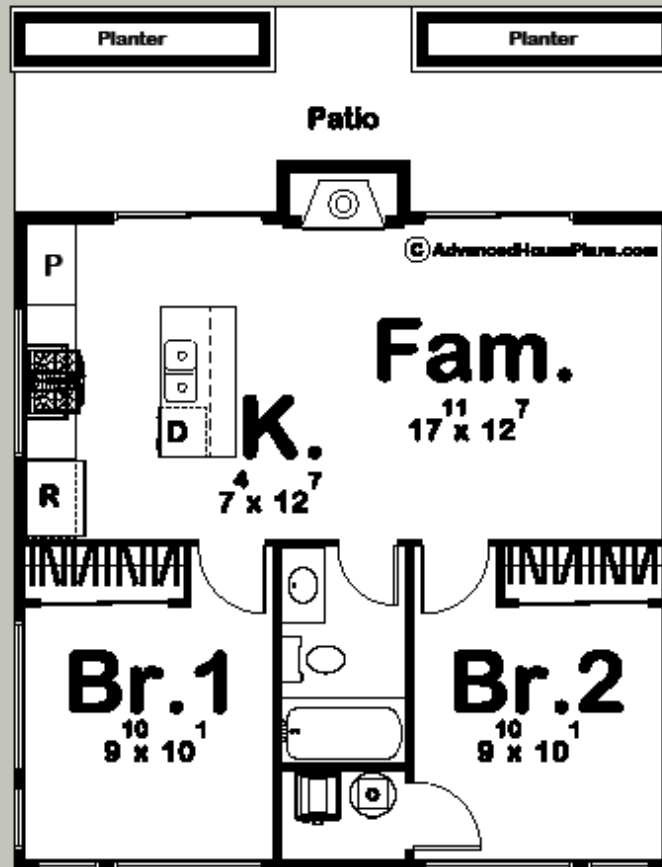

Plan 29551 | Price Code C

Dimensions

26'-0" Wide
26'-0" Deep

Main Level:

Total Finished:

676 Sq. Ft.

676 Sq. Ft.

Tahoe

2 Beds | 1 Bath

| Modern Style

advancedhouseplans