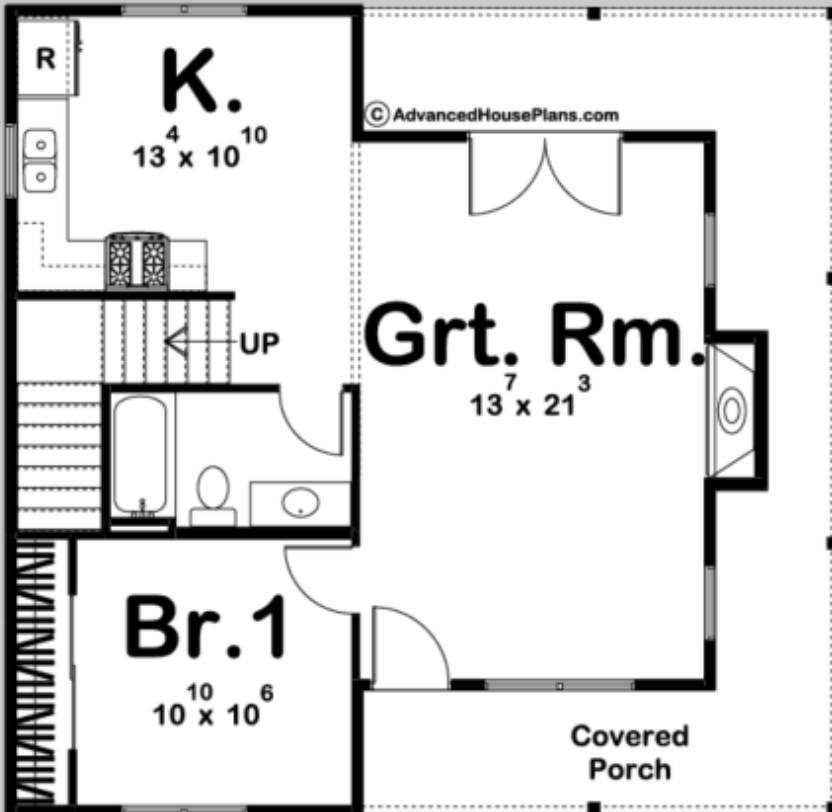

# LILLY

1 BED, 1 BATH

MAIN LEVEL: 756 SQFT  
SECOND LEVEL: 233 SQ FT  
TOTAL AREA: 989 SQ FT

EXTERIOR DIMENSIONS  
33' - 0" WIDE  
31' - 8" DEEP

TO ORDER THIS PLAN VISIT [WWW.ADVANCEDHOUSEPLANS.COM](http://WWW.ADVANCEDHOUSEPLANS.COM)