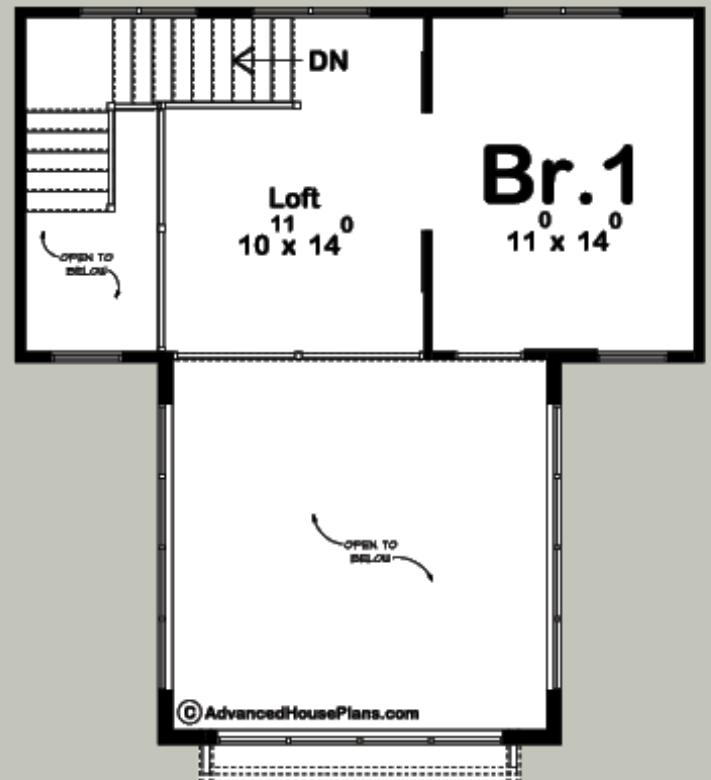

Dimensions  
28'-8" Wide  
36'-8" Deep

Main Level :  
Second Level :  
Total Finished:

687 Sq. Ft.  
312 Sq. Ft.  
999 Sq. Ft.

Plan 29548 | Price Code A

# Teagan

1 Bed | 1 Bath

| Modern Farmhouse Style

advancedhouseplans