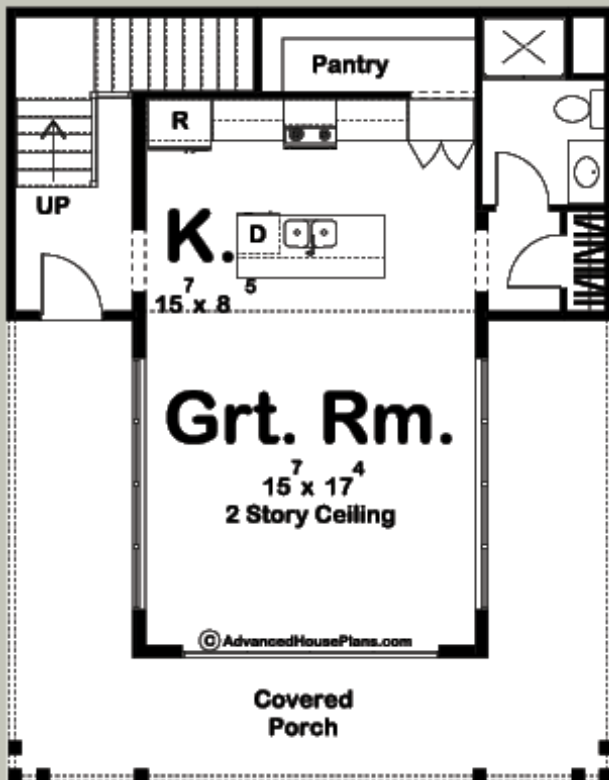

Dimensions  
28'-8" Wide  
36'-8" Deep

Main Level :  
Second Level :  
Total Finished:

687 Sq. Ft.  
312 Sq. Ft.  
999 Sq. Ft.

Plan 29548 | Price Code A

# Teagan

1 Bed | 1 Bath

| Modern Farmhouse Style

advancedhouseplans