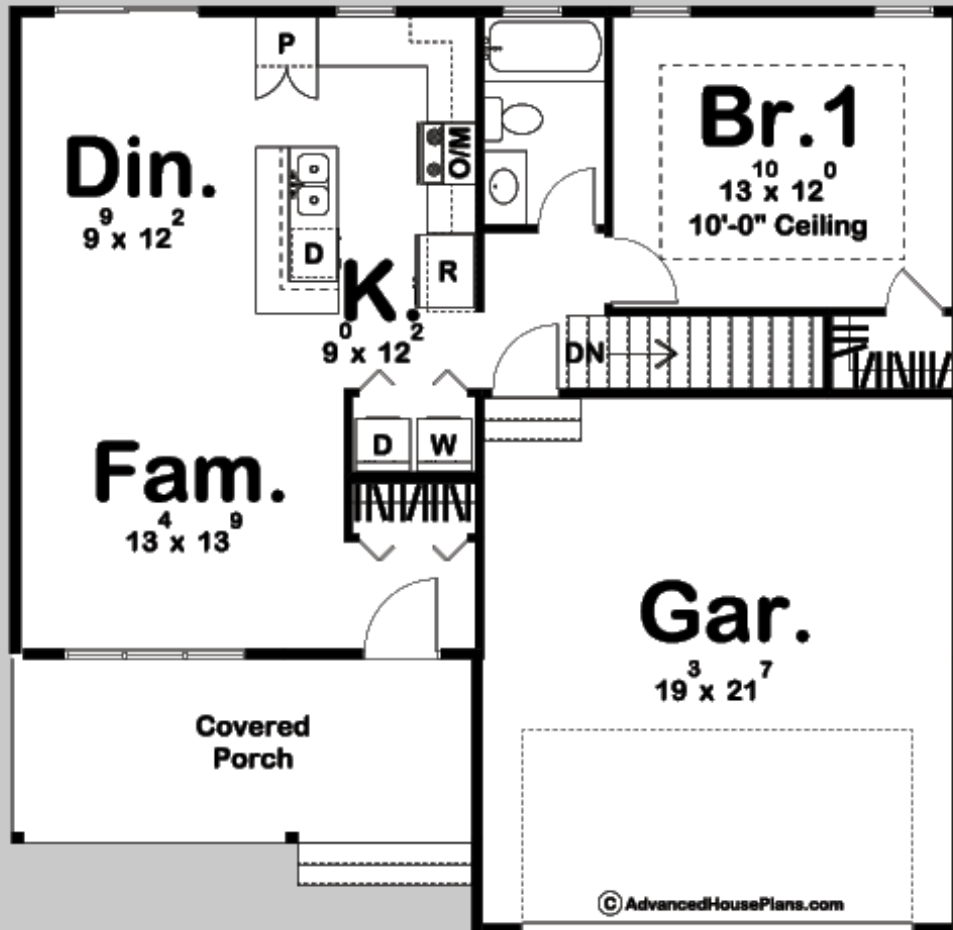

29547

GUNNISON

1 Bed, 1 Bath, 2 Car Garage

MAIN LEVEL: 831 SQ FT
TOTAL FINISHED: 831 SQ FT

EXTERIOR DIMENSIONS
39' - 0" WIDE
38' - 0" DEEP

TO ORDER THIS PLAN VISIT WWW.ADVANCEDHOUSEPLANS.COM