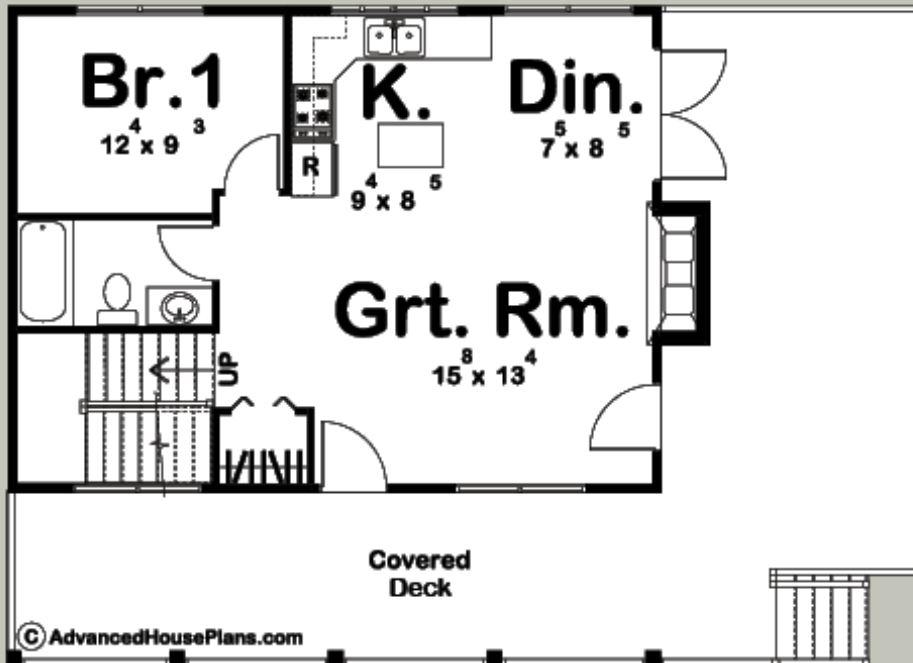

Dimensions
42'-2" Wide
30'-5" Deep

Main Level:
Second Level:
Total Finished:

670 Sq. Ft.
298 Sq. Ft.
968 Sq. Ft.

Plan 29546 | Price Code D

Sundance

2 Beds | 2 Baths

| Traditional Style

advancedhouseplans