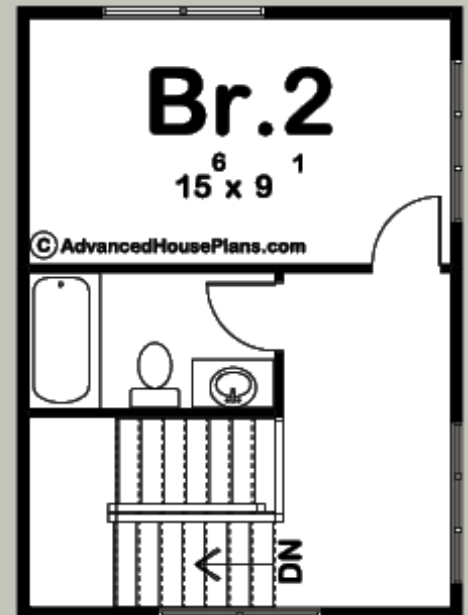

Dimensions
42'-2" Wide
30'-5" Deep

Main Level:
Second Level:
Total Finished:

670 Sq. Ft.
298 Sq. Ft.
968 Sq. Ft.

Plan 29546 | Price Code D

Sundance

2 Beds | 2 Baths

| Traditional Style

advancedhouseplans