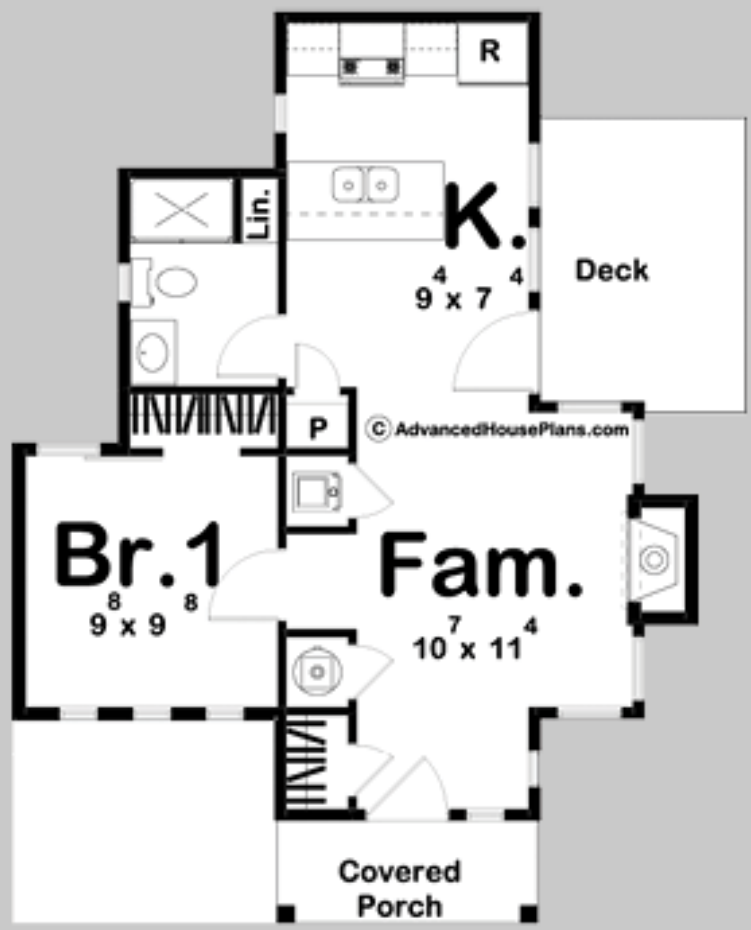

29545

COTTON CREEK

1 BED, 1 BATH

MAIN LEVEL:

535 SQ FT

EXTERIOR DIMENSIONS

28' - 0" WIDE

35' - 0" DEEP