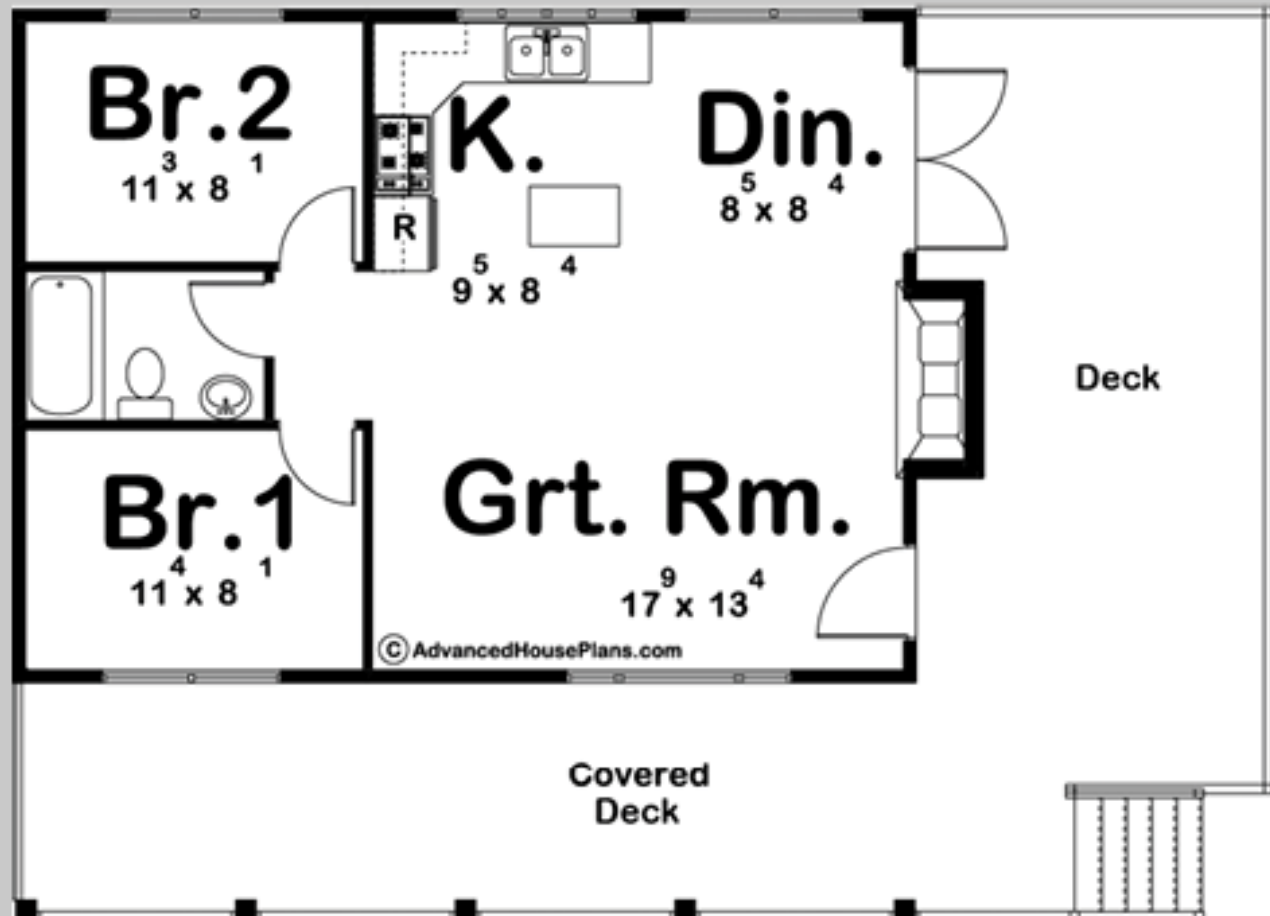

29544

FRISCO

2 BED, 1 BATH,

MAIN LEVEL:

670 SQ FT

EXTERIOR DIMENSIONS

42' - 0" WIDE

30' - 5" DEEP