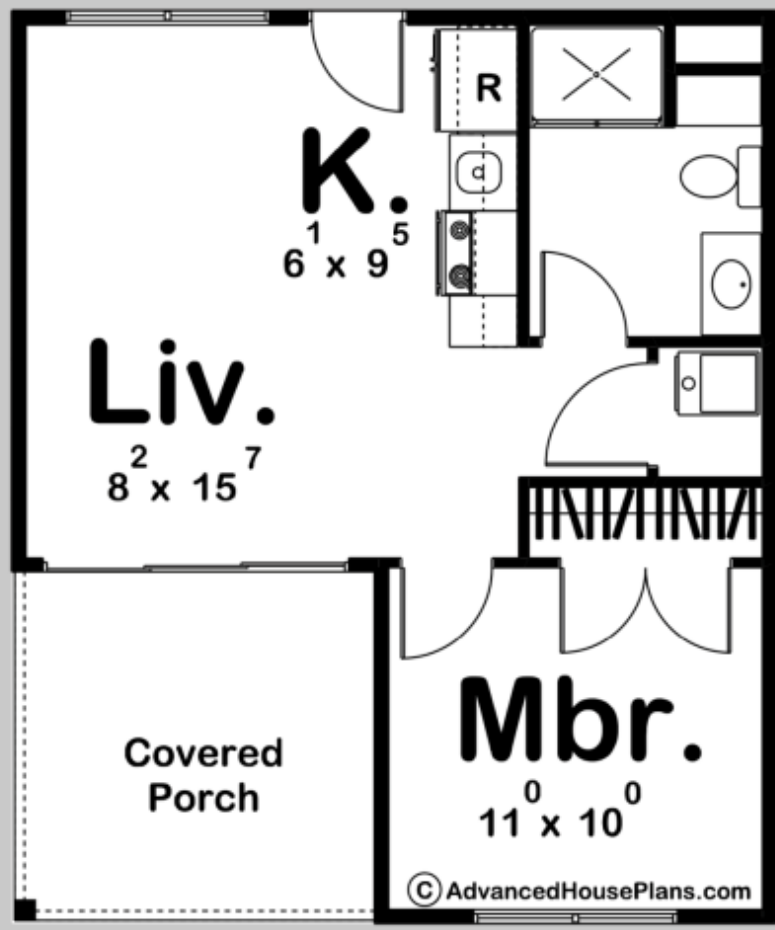

29540

BLUESTONE

1 BED, 1 BATH

MAIN LEVEL: 485 SQ FT

EXTERIOR DIMENSIONS
22' - 4" WIDE
26' - 8" DEEP

TO ORDER THIS PLAN VISIT WWW.ADVANCEDHOUSEPLANS.COM