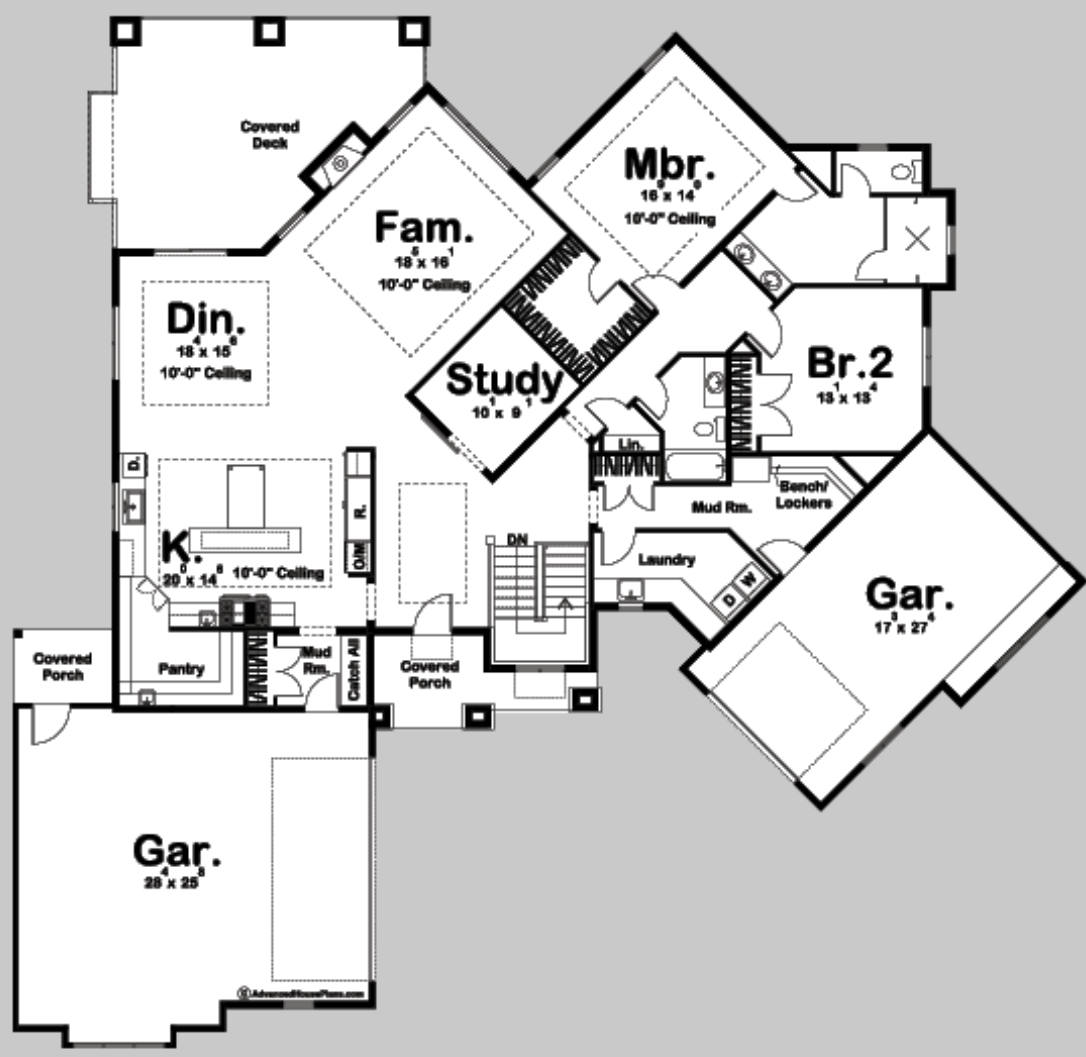

26521

BIRKDALE

2 BED, 2 BATH, 3 CAR GARAGE

MAIN LEVEL: 2590 SQ FT
TOTAL FINISHED: 2590 SQ FT

EXTERIOR DIMENSIONS
84' - 4" WIDE
83' - 0" DEEP

TO ORDER THIS PLAN VISIT WWW.ADVANCEDHOUSEPLANS.COM