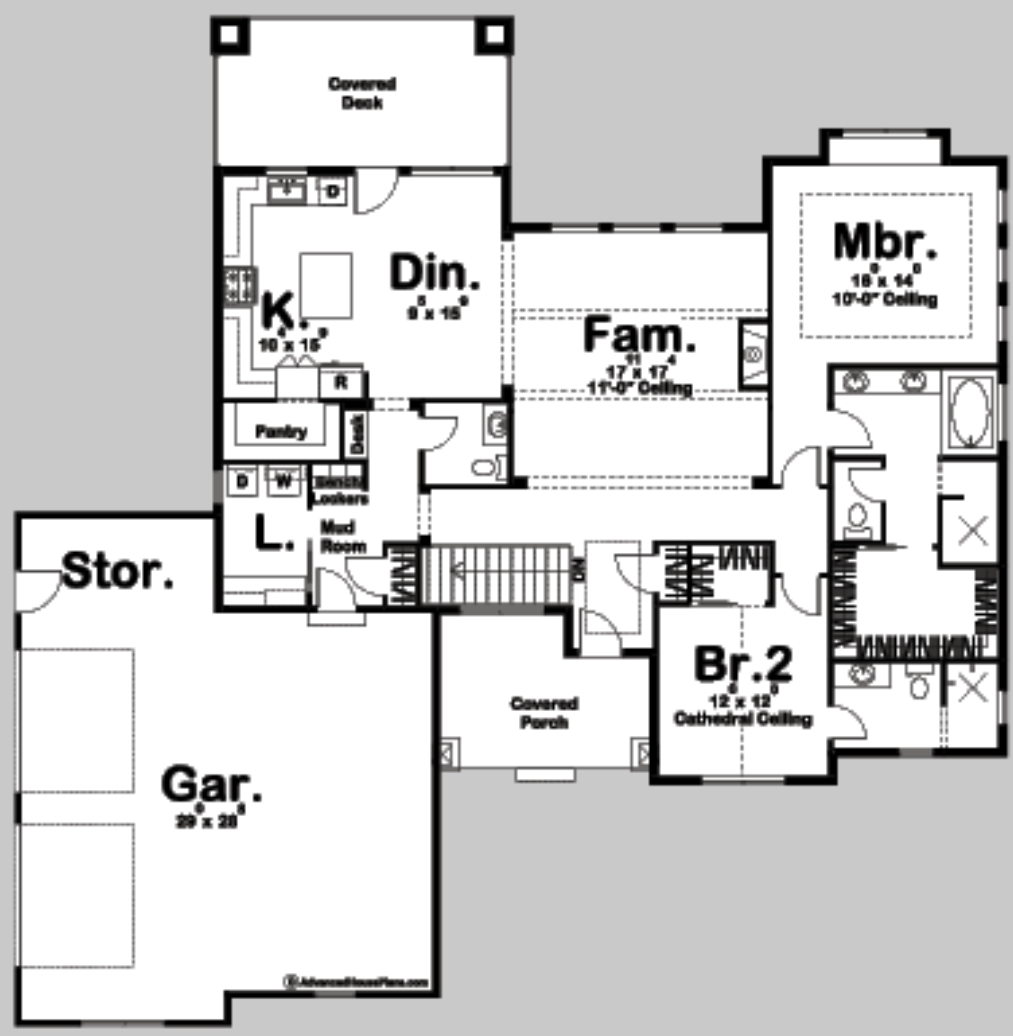

20911

LANGLEY

2 BED, 3 BATH, 3 CAR GARAGE

MAIN LEVEL: 1996 SQ FT
TOTAL FINISHED: 1996 SQ FT

EXTERIOR DIMENSIONS
69' - 8" WIDE
70' - 8" DEEP

TO ORDER THIS PLAN VISIT WWW.ADVANCEDHOUSEPLANS.COM