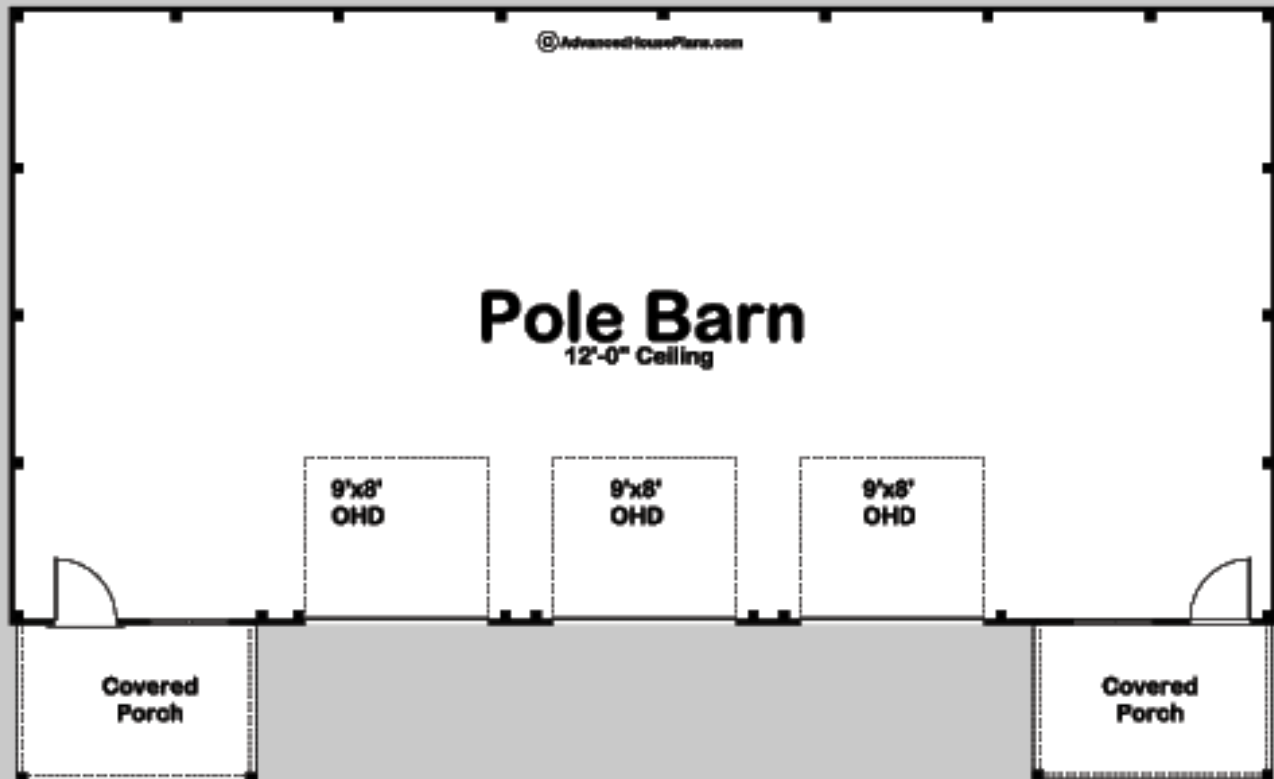

2
9
4
6
3

ARTHUR
POLE BARN/POST FRAME

TOTAL AREA: 1860 SQ FT

EXTERIOR DIMENSIONS
62' - 0" WIDE
38' - 0" DEEP

TO ORDER THIS PLAN VISIT WWW.ADVANCEDHOUSEPLANS.COM