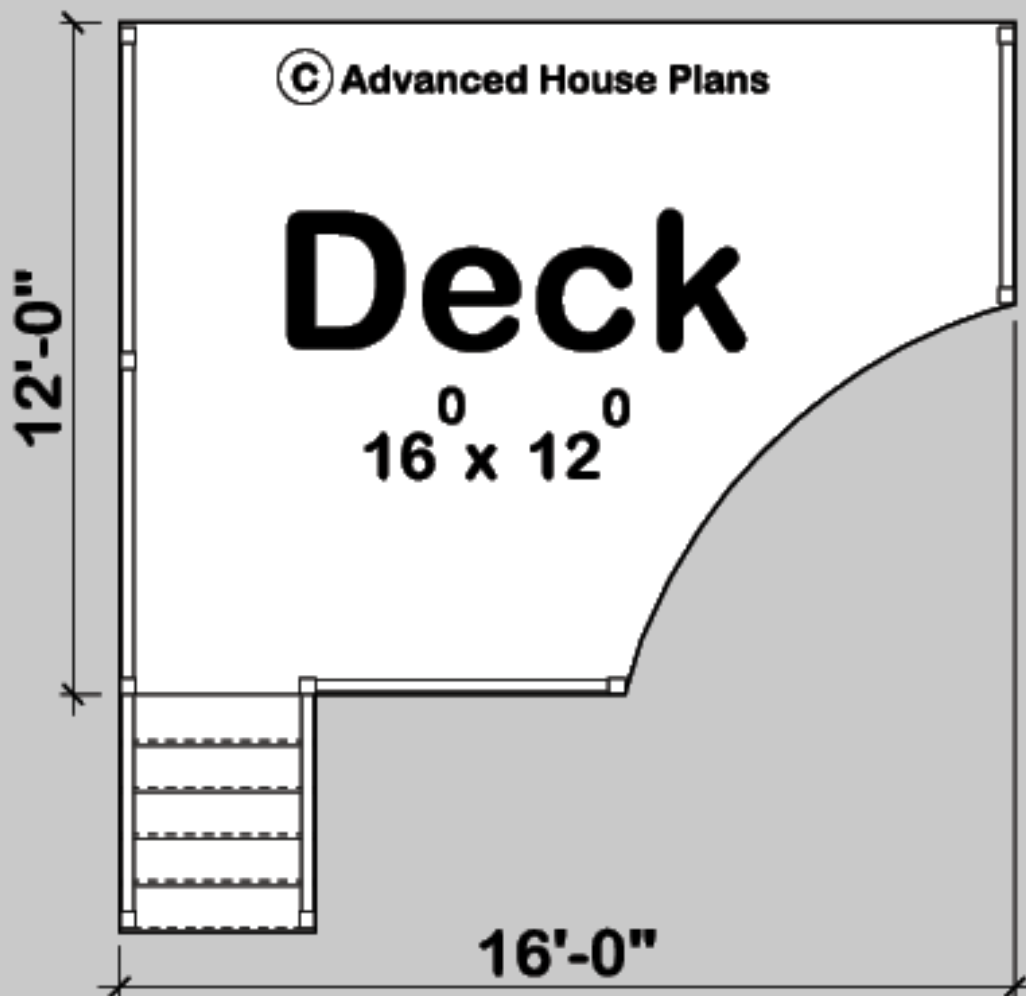

29452

PENNY
DECK

MAIN LEVEL:

159 SQ FT

EXTERIOR DIMENSIONS
16' - 0" WIDE
12' - 0" DEEP

TO ORDER THIS PLAN VISIT WWW.ADVANCEDHOUSEPLANS.COM