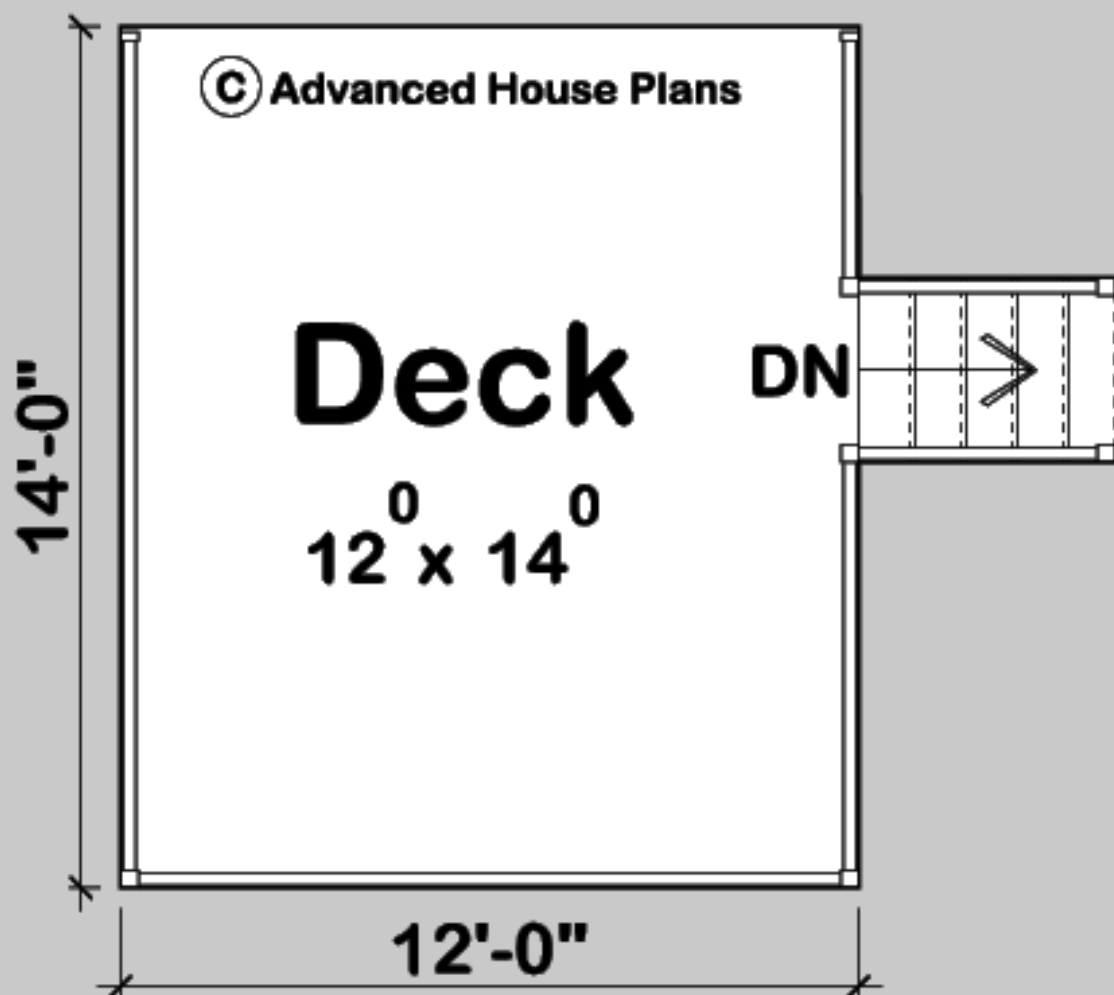

29448

NEGAN
DECK

MAIN LEVEL:

168 SQ FT

EXTERIOR DIMENSIONS
12' - 0" WIDE
14' - 0" DEEP

TO ORDER THIS PLAN VISIT WWW.ADVANCEDHOUSEPLANS.COM