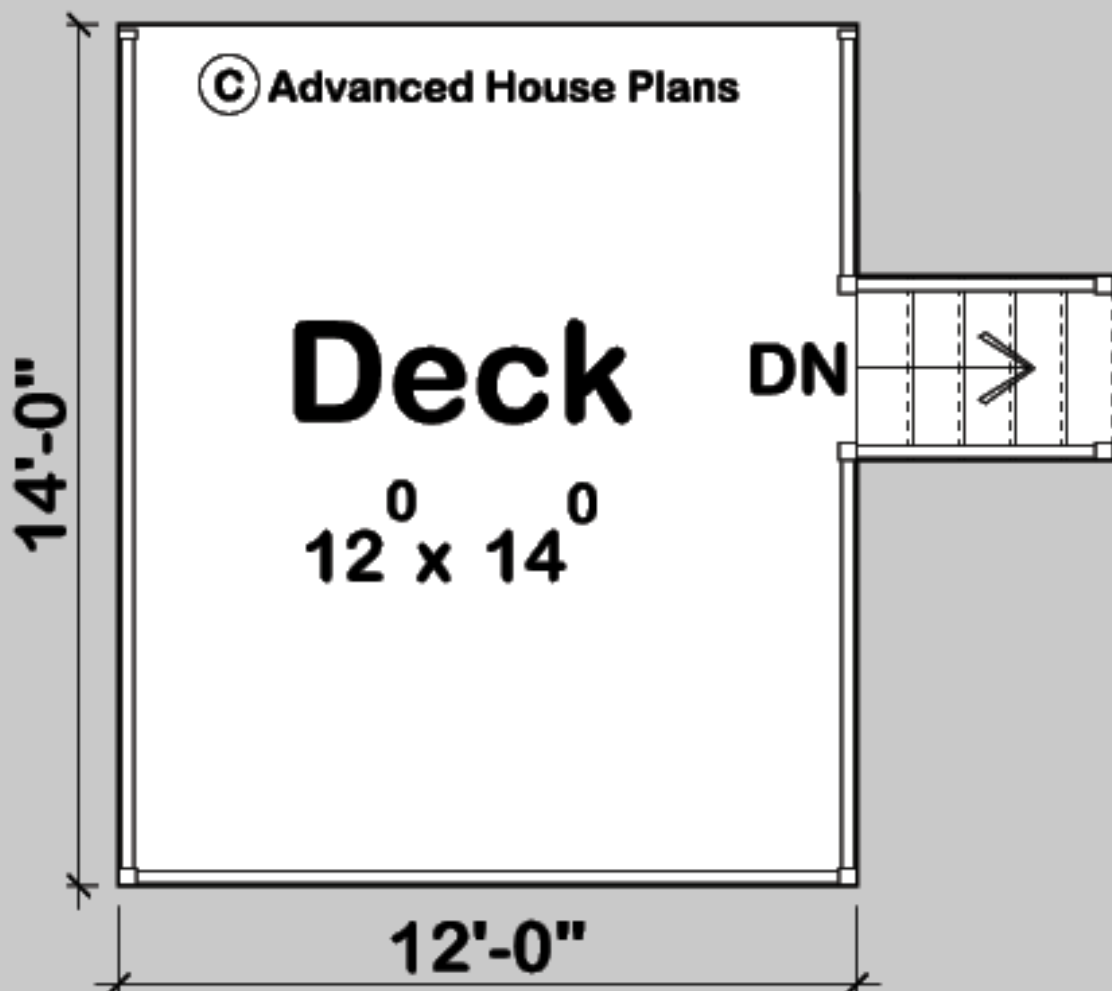

29448

**NEGAN**  
DECK

MAIN LEVEL:

168 SQ FT

EXTERIOR DIMENSIONS  
12' - 0" WIDE  
14' - 0" DEEP

TO ORDER THIS PLAN VISIT [WWW.ADVANCEDHOUSEPLANS.COM](http://WWW.ADVANCEDHOUSEPLANS.COM)