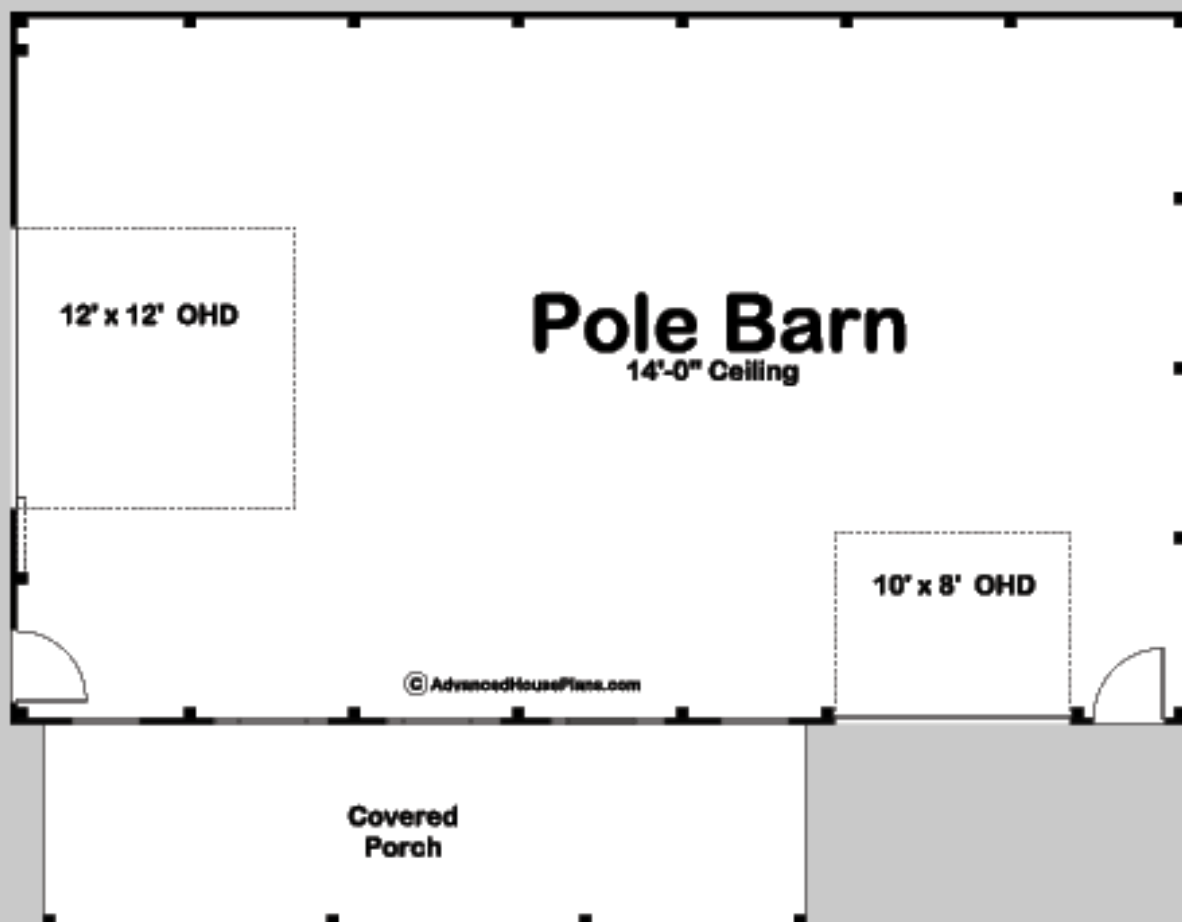

## ROOSEVELT

POLE BARN/POST FRAME

TOTAL AREA:

1500 SQ FT

EXTERIOR DIMENSIONS  
50' - 0" WIDE  
39' - 0" DEEP

TO ORDER THIS PLAN VISIT [WWW.ADVANCEDHOUSEPLANS.COM](http://WWW.ADVANCEDHOUSEPLANS.COM)