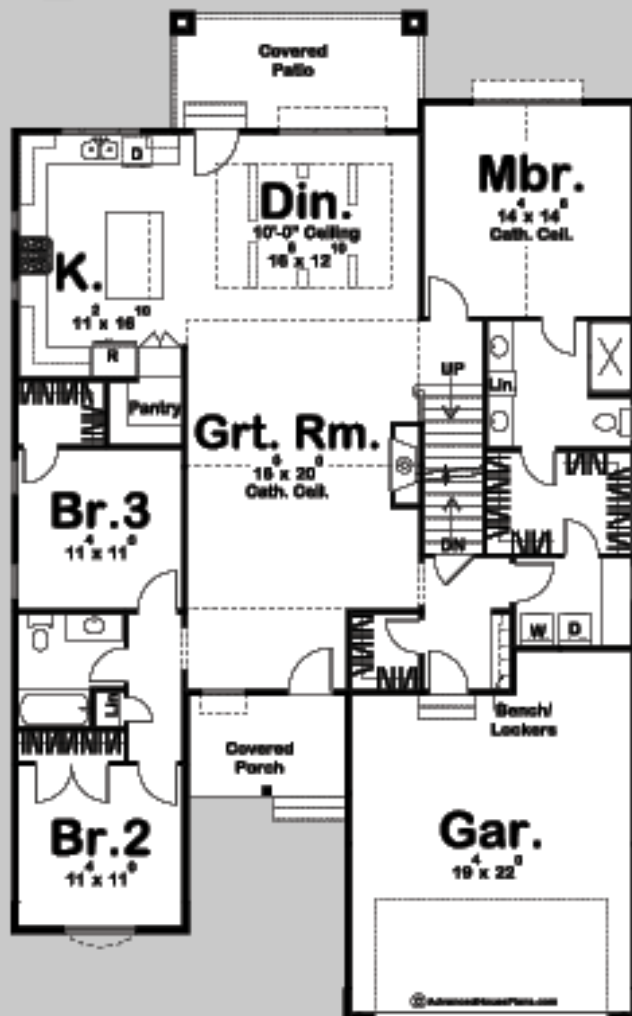

29435

CIERA RAE

3 BED, 2 BATH, 2 CAR GARAGE

MAIN LEVEL: 1878 SQ FT
TOTAL FINISHED: 1878 SQ FT

EXTERIOR DIMENSIONS
43' - 0" WIDE
69' - 4" DEEP

TO ORDER THIS PLAN VISIT WWW.ADVANCEDHOUSEPLANS.COM